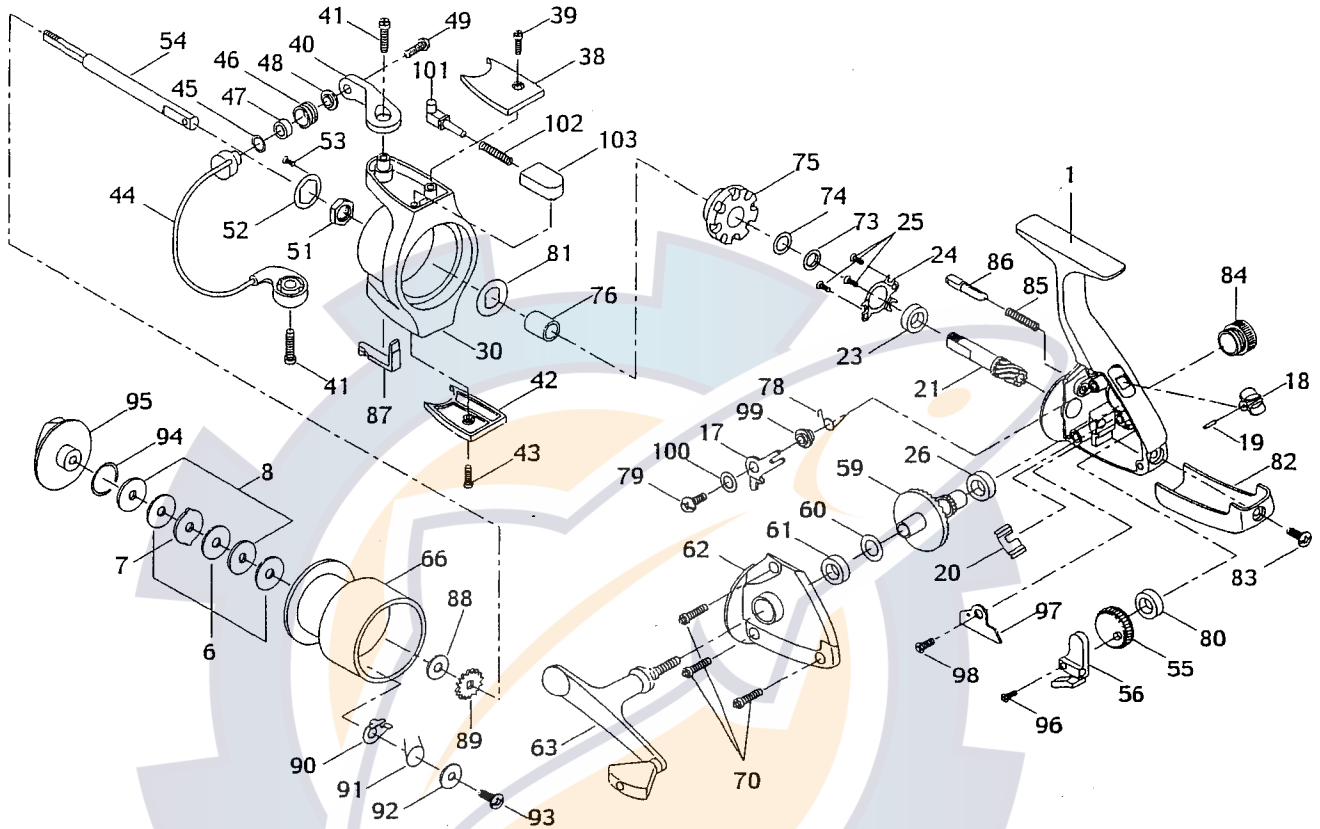

BGS SERIES

- BGS1000**
- BGS2000**
- BGS3000**
- BGS4000**

Abu Garcia

No	Part Name	1000	2000	3000	4000
1	Frame	1080009	1080010	1080011	1080012
6	Drag Washer	1079829	1079830	1079831	
7	Eared Drag Washer	1079832	1079833	1079834	
8	Keyed Drag Washer	1079835	1079836	1079837	
17	Lever	1079838		1079839	
18	Push Button		1080013		
19	Push Button Pin		1079841		
20	Push Button Spring		1079842		
21	Pinion	1079843		1079844	
23	Ball Bearing		1079845		
24	Ball Bearing Retainer		1079846		
25	Retainer Screw		1079847		
26	Drive Gear Bearing		1079848		
30	Pick up Housing	1080014	1080015	1080016	1080017
38	Bail Bracket Cover	1080018	1080019	1080020	1080021
39	Cover Screw		1079857		
40	Bail Bracket	1080022	1080023	1080024	1080025
41	Bracket Screw		1079862		
42	Trip Bracket Cover	1080026	1080027	1080028	1080029
43	Cover Screw		Same as 39		
44	Bail Assy	1080030	1080031	1080032	1080033
45	Line Roller Washer	N/A		1079872	
46	Line Roller	1079873		1079874	
47	Line Roller Bushing	NA		1079882	
48	Line Roller Washer	1079877		1079878	
49	Line Roller Screw	1079879		1079880	
51	Pickup Housing Nut		1079881		
52	Lock Washer	NA		1079883	
53	Lock Screw	NA		1079885	
54	Main Shaft	1079886	1079887	1079888	1079889
55	L.W. Gear	1079890	1079891	1079892	1079893
56	L.W. Bracket	1079894		1079895	
59	Drive Gear	1079896		1079897	
60	Drive Gear Washer		1079898		
61	Drive Gear Bearing		1079899		