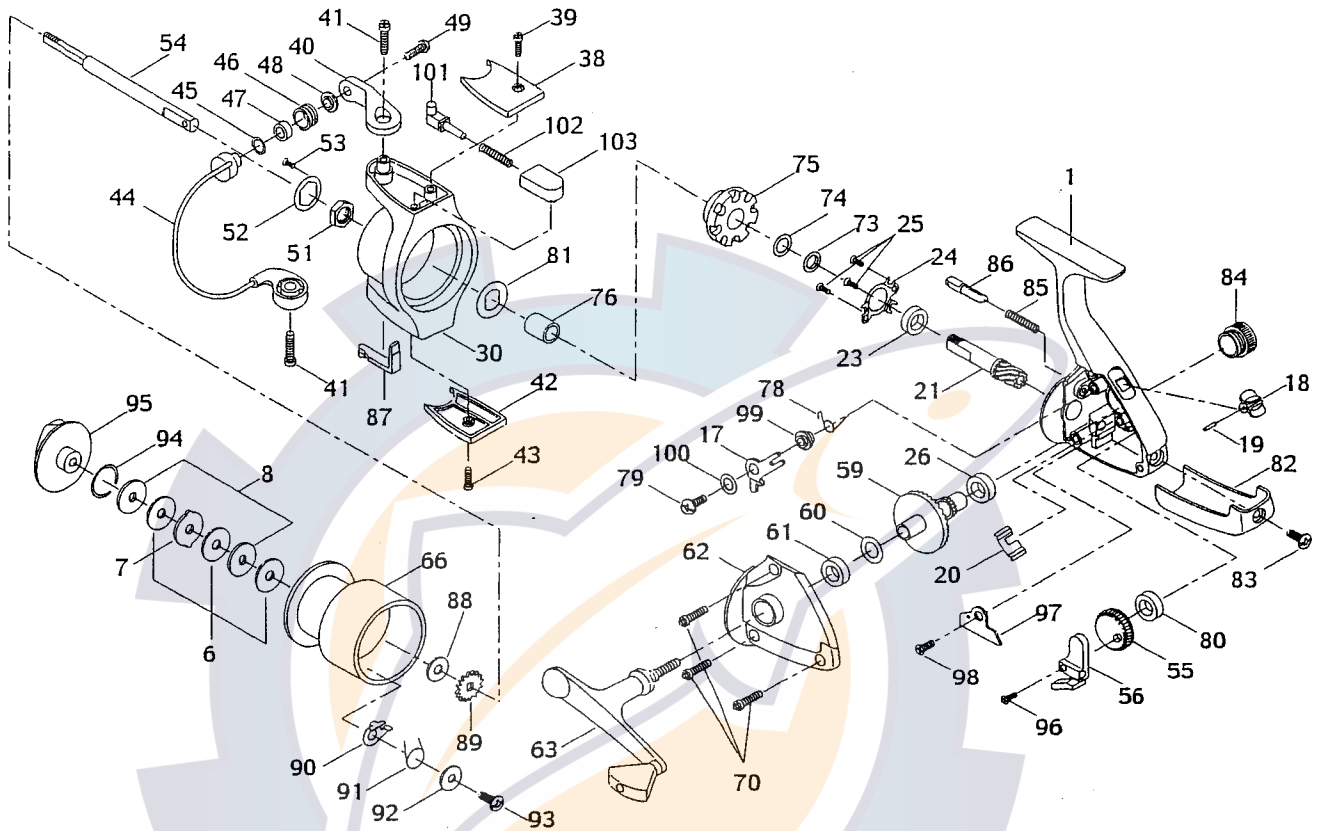

BGS SERIES

- BGS1000**
- BGS2000**
- BGS3000**
- BGS4000**

Abu Garcia

No	Part Name	1000	2000	3000	4000
1	Frame	1080009	1080010	1080011	1080012
6	Drag Washer	1079829	1079830	1079831	
7	Eared Drag Washer	1079832	1079833	1079834	
8	Keyed Drag Washer	1079835	1079836	1079837	
17	Lever	1079838		1079839	
18	Push Button		1080013		
19	Push Button Pin		1079841		
20	Push Button Spring		1079842		
21	Pinion	1079843		1079844	
23	Ball Bearing		1079845		
24	Ball Bearing Retainer		1079846		
25	Retainer Screw		1079847		
26	Drive Gear Bearing		1079848		
30	Pick up Housing	1080014	1080015	1080016	1080017
38	Bail Bracket Cover	1080018	1080019	1080020	1080021
39	Cover Screw		1079857		
40	Bail Bracket	1080022	1080023	1080024	1080025
41	Bracket Screw		1079862		
42	Trip Bracket Cover	1080026	1080027	1080028	1080029
43	Cover Screw		Same as 39		
44	Bail Assy	1080030	1080031	1080032	1080033
45	Line Roller Washer	N/A		1079872	
46	Line Roller	1079873		1079874	
47	Line Roller Bushing	NA		1079882	
48	Line Roller Washer	1079877		1079878	
49	Line Roller Screw	1079879		1079880	
51	Pickup Housing Nut		1079881		
52	Lock Washer	NA		1079883	
53	Lock Screw	NA		1079885	
54	Main Shaft	1079886	1079887	1079888	1079889
55	L.W. Gear	1079890	1079891	1079892	1079893
56	L.W. Bracket	1079894		1079895	
59	Drive Gear	1079896		1079897	
60	Drive Gear Washer		1079898		
61	Drive Gear Bearing		1079899		