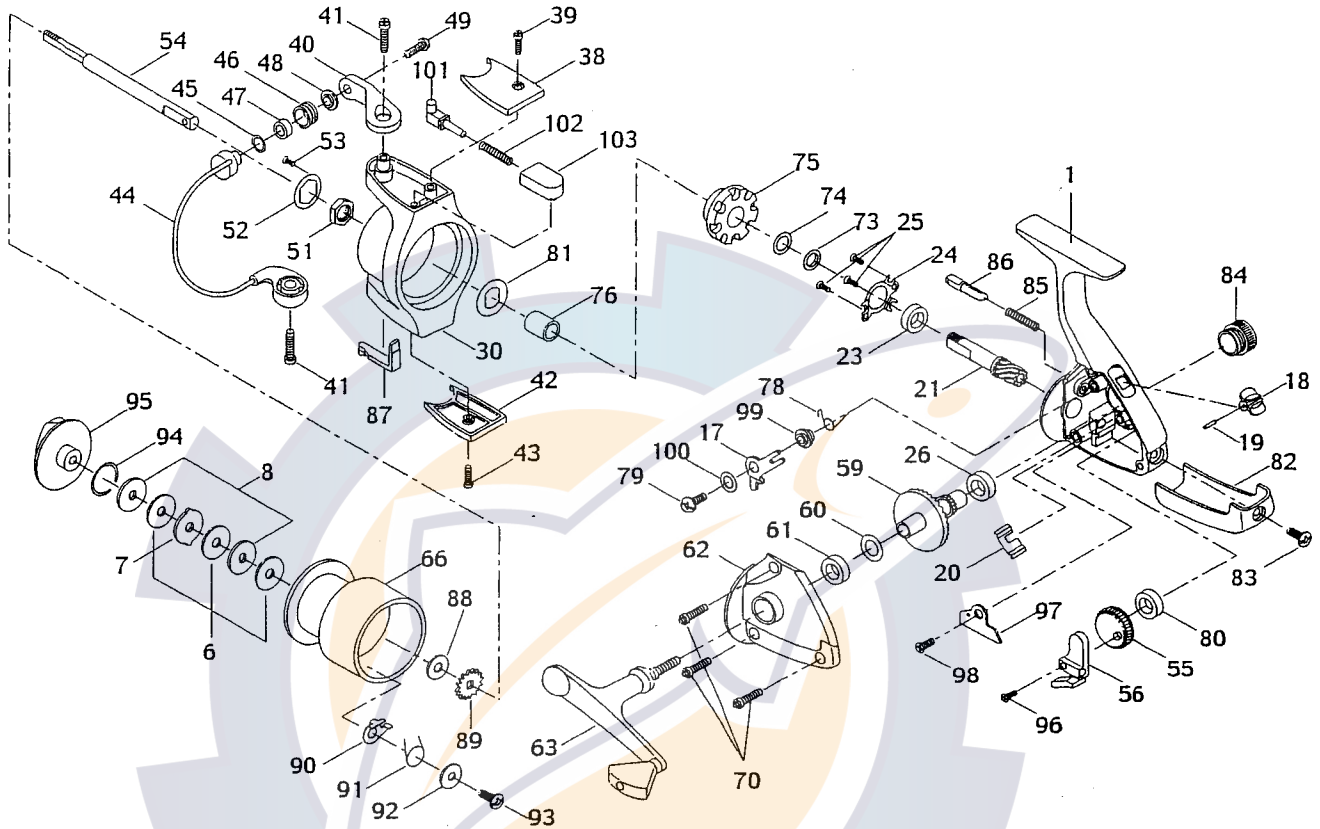

# Abu Garcia

No	Part Name	1000	2000	3000	4000
1	Frame	1080009	1080010	1080011	1080012
6	Drag Washer	1079829	1079830	1079831	
7	Eared Drag Washer	1079832	1079833	1079834	
8	Keyed Drag Washer	1079835	1079836	1079837	
17	Lever	1079838		1079839	
18	Push Button		1080013		
19	Push Button Pin		1079841		
20	Push Button Spring		1079842		
21	Pinion	1079843		1079844	
23	Ball Bearing		1079845		
24	Ball Bearing Retainer		1079846		
25	Retainer Screw		1079847		
26	Drive Gear Bearing		1079848		
30	Pick up Housing	1080014	1080015	1080016	1080017
38	Bail Bracket Cover	1080018	1080019	1080020	1080021
39	Cover Screw		1079857		
40	Bail Bracket	1080022	1080023	1080024	1080025
41	Bracket Screw		1079862		
42	Trip Bracket Cover	1080026	1080027	1080028	1080029
43	Cover Screw		Same as 39		
44	Bail Assy	1080030	1080031	1080032	1080033
45	Line Roller Washer	N/A		1079872	
46	Line Roller	1079873		1079874	
47	Line Roller Bushing	NA		1079882	
48	Line Roller Washer	1079877		1079878	
49	Line Roller Screw	1079879		1079880	
51	Pickup Housing Nut		1079881		
52	Lock Washer	NA		1079883	
53	Lock Screw	NA		1079885	
54	Main Shaft	1079886	1079887	1079888	1079889
55	L.W. Gear	1079890	1079891	1079892	1079893
56	L.W. Bracket	1079894		1079895	
59	Drive Gear	1079896		1079897	
60	Drive Gear Washer		1079898		
61	Drive Gear Bearing		1079899		