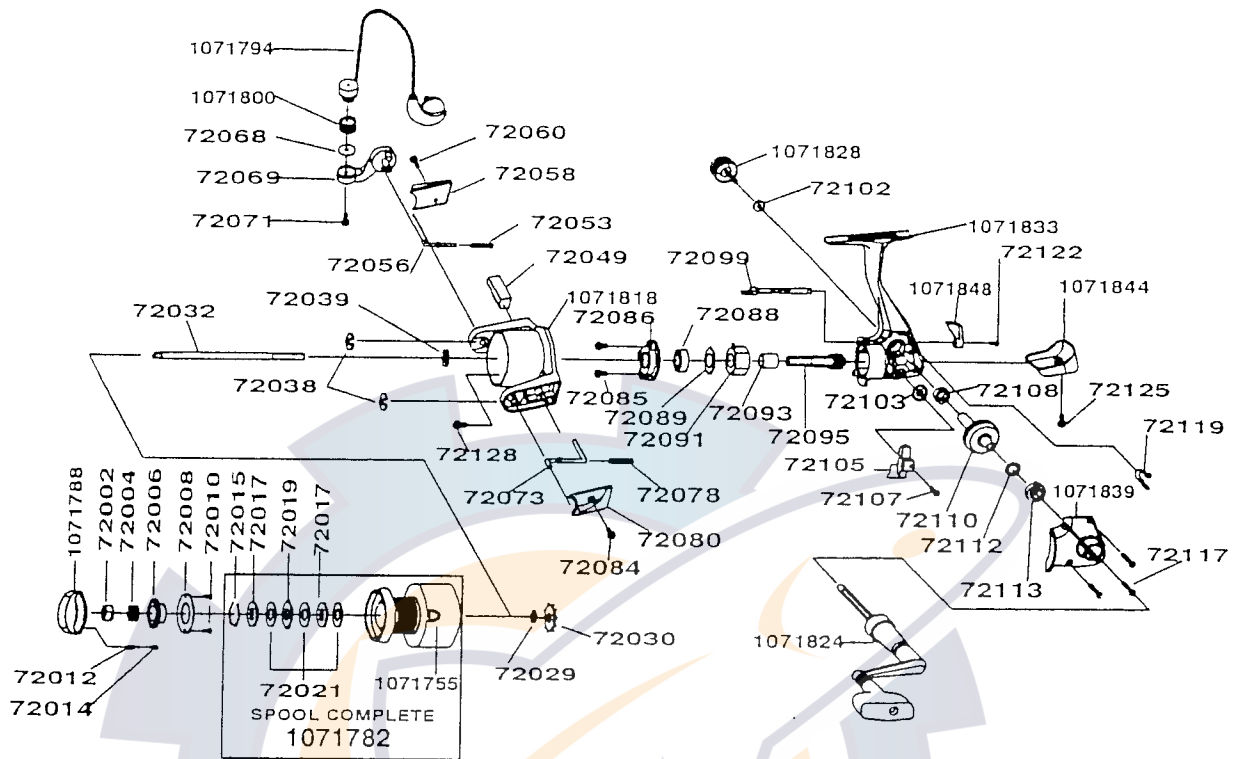

DIAGRAM

Please specify reel model and part number when ordering parts.

ASCENT AS2F

PART#	PARTS NAME	PART#	PARTS NAME	PART#	PARTS NAME
1071788	Drag Knob	72056	Bail S/P Shaft	72099	Tail Shaft
72002	Drag Nut	72058	Bail S/P Cover	1071828	Handle Cap Screw
72004	Drag Spring	72060	Bail S/P Cover S/C	72102	Screw Cap W/S
72006	Drag Knob Under Cap	1071794	Bail Ass'y	72103	O/S Gear
72008	Under Cap Retainer	1071800	Line Roller	72105	O/S Slider
72010	Under Cap Retainer S/C	72068	Bail W/S	72107	O/S Slider S/C
72012	Drag Click Spring	72069	Arm Lever	72108	Body Bush
72014	Drag Clicker	72071	Bail Screw	72110	Drive Gear
72015	Spool Ring	72072	Kick Lever	72112	Drive Gear ADJ W/S
72017	Drag "D" Washer	72078	Kick Lever S/P	72113	Ball Bearing
72019	Drag "A" Washer	72080	Kick Lever Cover	1071839	Body Cover
72021	Drag "B" Washer	72084	Cover S/C	72117	Body Cover S/C
1071755	Spool Unit	72085	Bearing Plate S/C	72119	S/Lever S/P
72029	Click Washer	72086	Bearing Plate	1071848	IAR Lever
72030	Click Gear	72088	Ball Bearing	72122	Stopper Lever S/C
72032	Main Shaft	72089	Bearing W/S	1071844	Body Cap
72038	E - Clip	72091	O/Way Clutch B/B	72125	Body Cap S/C
72039	Rotor "D" Washer	72093	Clutch Bush	1071824	Handle Ass'y
1071818	Rotor	72095	Pinion Gear	72128	Rotor Nut Lock S/C
72049	Balance Weight	1071833	Body		
72053	Bail Spring				