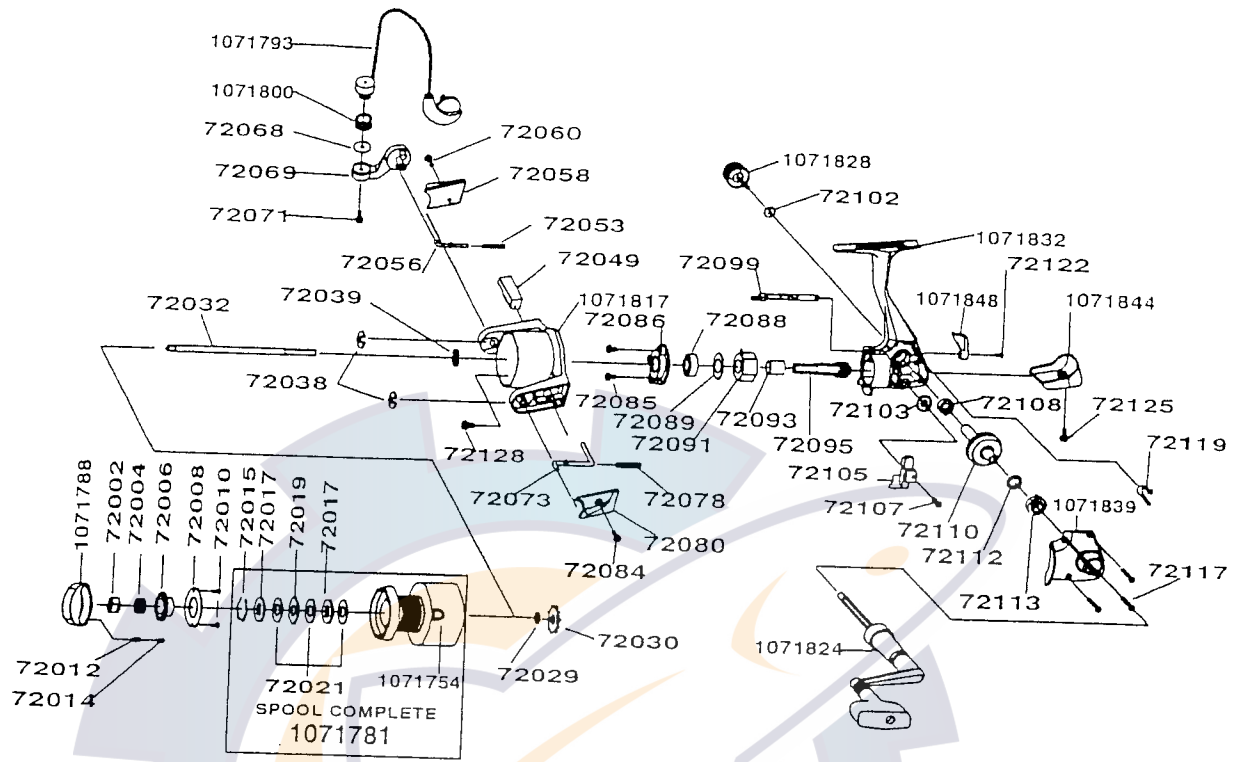

DIAGRAM

Please specify reel model and part number when ordering parts.

ASCENT AS1F

PART#	PARTS NAME	PART#	PARTS NAME	PART#	PARTS NAME
1071788	Drag Knob	72056	Bail S/P Shaft	72099	Tail Shaft
72002	Drag Nut	72058	Bail S/P Cover	1071828	Handle Cap Screw
72004	Drag Spring	72060	Bail S/P Cover S/C	72102	Screw Cap W/S
72006	Drag Knob Under Cap	1071793	Bail Ass'y	72103	O/S Gear
72008	Under Cap Retainer	1071800	Line Roller	72105	O/S Slider
72010	Under Cap Retainer S/C	72068	Bail W/S	72107	O/S Slider S/C
72012	Drag Click Spring	72069	Arm Lever	72108	Body Bush
72014	Drag Clicker	72071	Bail Screw	72110	Drive Gear
72015	Spool Ring	72072	Kick Lever	72112	Drive Gear ADJ W/C
72017	Drag "D" Washer	72078	Kick Lever S/P	72113	Ball Bearing
72019	Drag "A" Washer	72080	Kick Lever Cover	1071839	Body Cover
72021	Drag "B" Washer	72084	Cover S/C	72117	Body Cover S/C
1071754	Spool Unit	72085	Bearing Plate S/C	72119	S/Lever S/P
72029	Click Washer	72086	Bearing Plate	1071848	IAR Lever
72030	Click Gear	72088	Ball Bearing	72122	Stopper Lever S/C
72032	Main Shaft	72089	Bearing W/S	1071844	Body Cap
72038	E - Clip	72091	O/Way Clutch B/B	72125	Body Cap S/C
72039	Rotor "D" Washer	72093	Clutch B/B	1071824	Handle Ass'y
1071817	Rotor	72095	Pinion Gear	72128	Rotor Nut Lock S/C
72049	Balance Weight	1071832	Body		