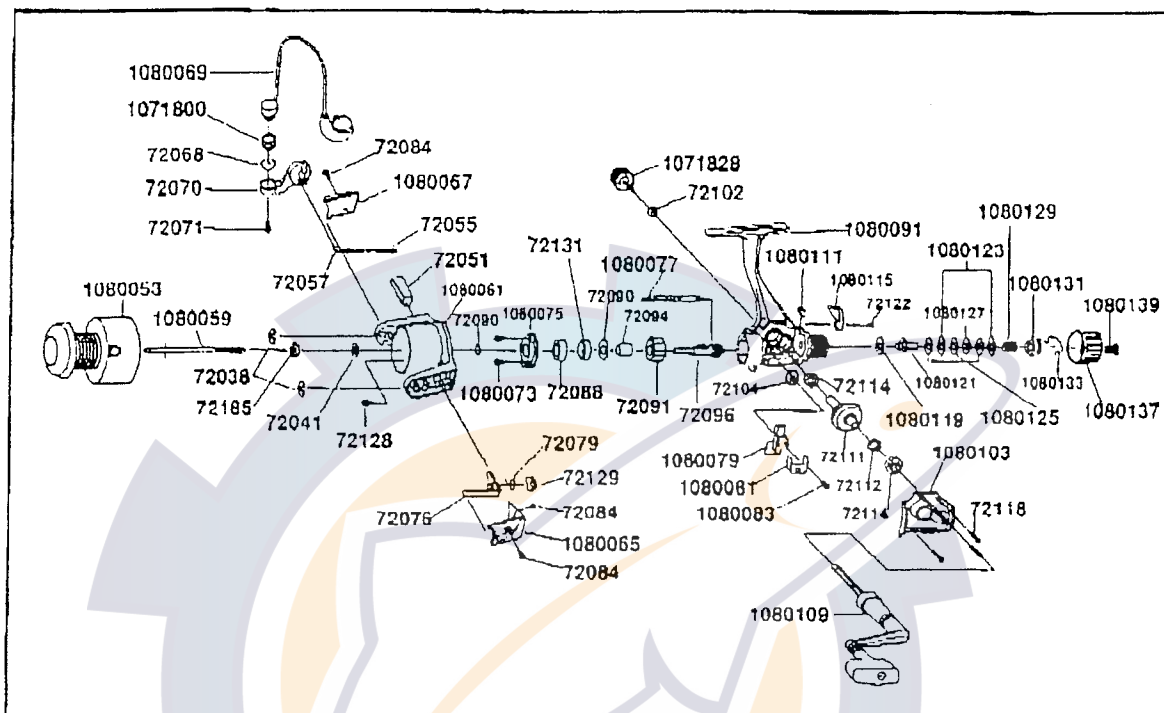

DIAGRAM

AS 5R

PART LIST

PART NO	PART NAME	PART NO	PART NAME	PART NO	PART NAME
1080053	SPOOL assy	1071800	Line roller	1080111	Stoper lever spring
1080059	Main shaft	1080069	Bail assy	72102	Handle sc. cap.wshr.
72038	E-Clip	72071	Bail screw	1071828	Handle sc. cap
72185	Roter-nut	1080073	Bearing plate screw	1080115	Stoper lever
72041	Roter D washer	1080075	Bearing plate	72122	Stoper lever sc.
72128	Roter nut lock screw	72088	Ball bearing	1080119	Drag "E" washer
1080061	Roter	72096	Pinion gear	1080121	Metal
72076	Kick lever	1080077	Tail shaft	1080123	Drag "A" washer
72079	Kick lever spring	72104	O/S gear	1080125	Drag "B" washer
72129	Kick lever plate	1080079	O/S slider	1080127	Drag "D" washer
72084	Kick lever screw	1080081	O/S slider retainer	1080129	Drag spring
72084	Kick lever cover screw	1080083	O/S slider screw	1080131	Drag nut
1080065	Kick lever cover	1080091	Body	1080133	Back claw spring
72051	Roter balance	72114	Body ball bearing	1080137	Rear drag cap
72057	Bail spring shaft	72111	Drive gear	1080139	Rear drag cap sc.
72055	Bail spring	72112	Adj washer	72091	One way clutch
1080067	Bail spring cover	72114	Body cvr. ball bearing	72094	One way clutch bush
72084	Bail sp. cvr. sc.	1080103	Body cover	72090	Bearing washer
72070	Arm lever	72118	Body cvr. sc.	72131	B/Bearing bush
72068	Bail washer	1080109	Handle assy		