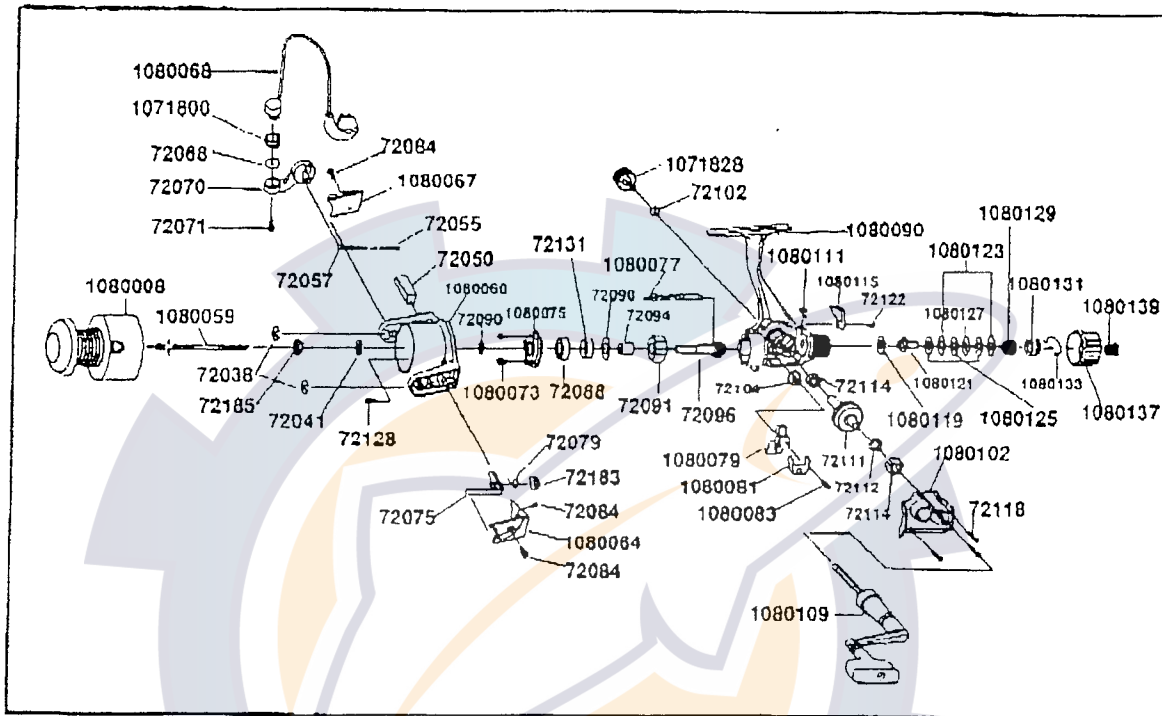

**DIAGRAM**

**AS 4R**

**PART LIST**

PART NO	PART NAME	PART NO	PART NAME	PART NO	PART NAME
1080008	SPool assy	1071800	Line roller	1080111	Stoper lever spring
1080059	Main shaft	1080068	Bail assy	72102	Handle sc. cap.wshr.
72038	E-Clip	72071	Bail screw	1071828	Handle sc. cap
72185	Roter-nut	1080073	Bearing plate screw	1080115	Stoper lever
72041	Roter D washer	1080075	Bearing plate	72122	Stoper lever sc.
72128	Roter nut lock screw	72088	Ball bearing	1080119	Drag "E" washer
1080060	Roter	72096	Pinion gear	1080121	Metal
72075	Kick lever	1080077	Tail shaft	1080123	Drag "A" washer
72079	Kick lever spring	72104	O/S gear	1080125	Drag "B" washer
72183	Kick lever plate	1080079	O/S slider	1080127	Drag "D" washer
72084	Kick lever screw	1080081	O/S slider retainer	1080129	Drag spring
72084	Kick lever cover screw	1080083	O/S slider screw	1080131	Drag nut
1080064	Kick lever cover	1080090	Body	1080133	Back claw spring
72050	Roter balance	72114	Body ball bearing	1080137	Rear drag cap
72057	Bail spring shaft	72111	Drive gear	1080139	Rear drag cap sc.
72055	Bail spring	72112	Adj washer	72091	One way clutch
1080067	Bail spring cover	72114	Body cvr. ball bearing	72094	One way clutch bush
72084	Bail sp. cvr. sc.	1080102	Body cover	72090	Bearing washer
72070	Arm lever	72118	Body cvr. sc.	72131	B/Bearing bush
72068	Bail washer	1080109	Handle assy		