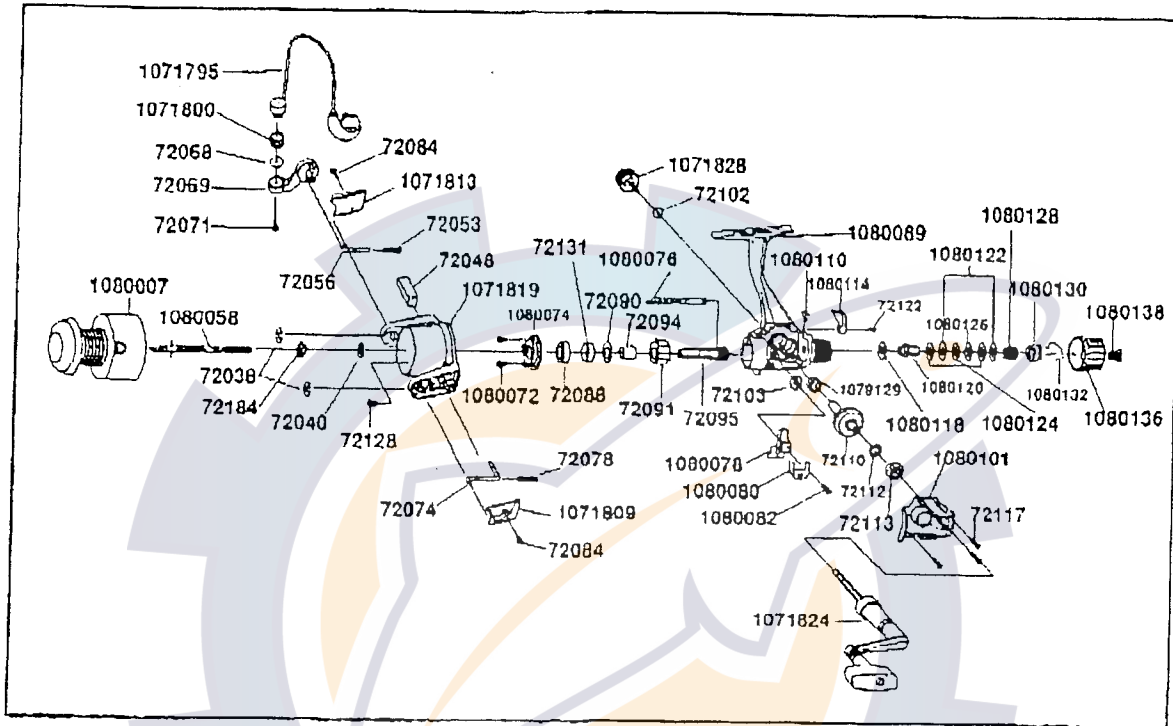

**DIAGRAM**

**AS 3R**

**PART LIST**

PART NO	PART NAME	PART NO	PART NAME	PART NO	PART NAME
1080007	Spool assy	1071795	Bail assy	1080110	Stopper lever spring
1080058	Main shaft	72071	Bail screw	72102	Handle sc. cap.wshr.
72038	E-Clip	1080072	Bearing plate screw	1071828	Handle sc. cap
72184	Rotor-nut	1080074	Bearing plate	1080114	Stopper lever
72040	Rotor D washer	72088	Ball bearing	72122	Stopper lever sc.
72128	Rotor nut lock screw	72095	Pinion gear	1080118	Drag "E" washer
1071819	Rotor	1080076	Tail shaft	1080120	Metal
72074	Kick lever	72103	O/S gear	1080122	Drag "A" washer
72078	Kick lever spring	1080078	O/S slider	1080124	Drag "B" washer
72084	Kick lever cover screw	1080080	O/S slider retainer	1080126	Drag "D" washer
1071809	Kick lever cover	1080082	O/S slider screw	1080128	Drag spring
72048	Rotor balance	1080089	Body	1080130	Drag nut
72056	Bail spring shaft	1079129	Body ball bearing	1080132	Back claw spring
72053	Bail spring	72110	Drive gear	1080136	Rear drag cap
1071813	Bail spring cover	72112	Adj washer	1080138	Rear drag cap sc.
72084	Bail sp. cvr. sc.	72113	Body cvr. ball bearing	72091	One way clutch
72069	Arm lever	1080101	Body cover	72094	One way clutch bush
72068	Bail washer	72117	Body cvr. sc.	72090	Bearing washer
1071800	Line roller	1071824	Handle assy	72131	B/Bearing bush