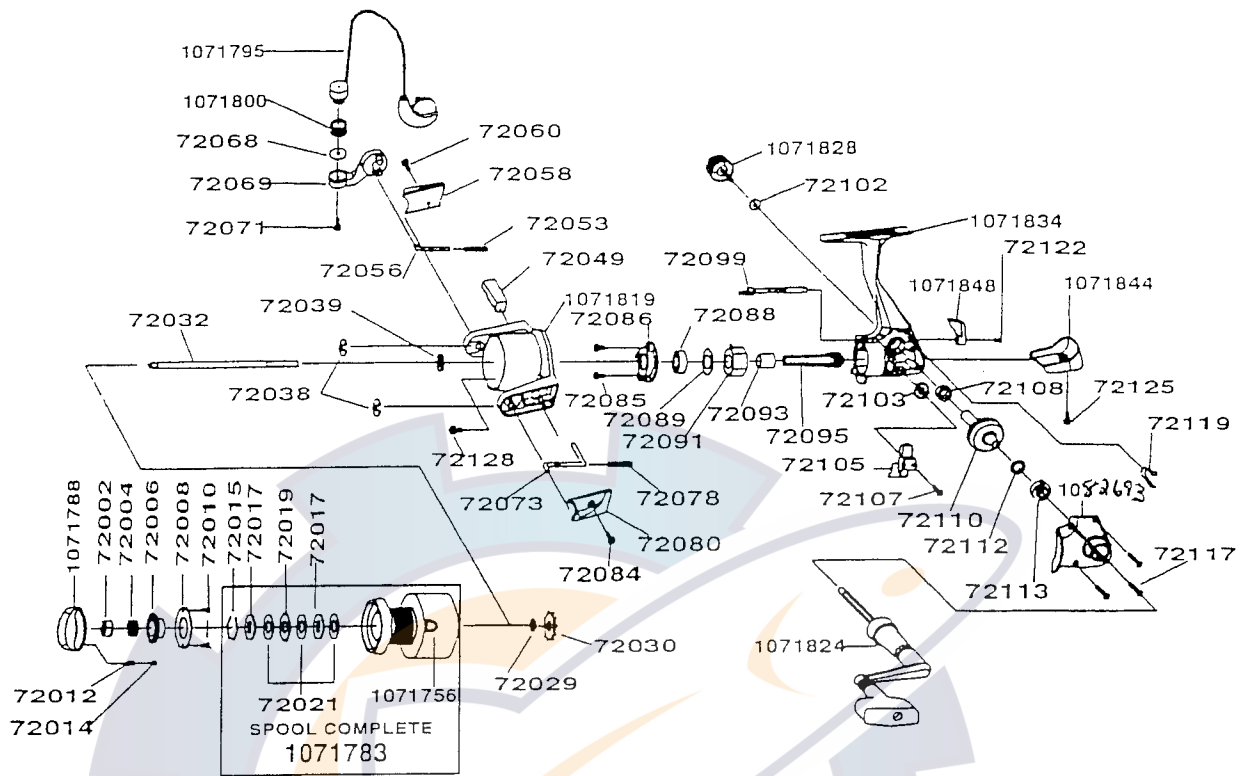

DIAGRAM

Please specify reel model and part number when ordering parts.

ASCENT AS3F

PART#	PARTS NAME	PART#	PARTS NAME	PART#	PARTS NAME
1071788	Drag Knob	72056	Bail S/P Shaft	72099	Tall Shaft
72002	Drag Nut	72058	Bail S/P Cover	1071828	Handle Cap Screw
72004	Drag Spring	72060	Bail S/P Cover S/C	72102	Screw Cap W/S
72006	Drag Knob Under Cap	1071795	Bail Ass'y	72103	O/S Gear
72008	Under Cap Retainer	1071800	Line Roller	72105	O/S Slider
72010	Under Cap Retainer S/C	72068	Bail W/S	72107	O/S Slider S/C
72012	Drag Click Spring	72069	Arm Lever	72108	Body Bush
72014	Drag Clicker	72071	Bail Screw	72110	Drive Gear
72015	Spool Ring	72072	Kick Lever	72112	Drive Gear ADJ W/S
72017	Drag "D" Washer	72078	Kick Lever S/P	72113	Ball Bearing
72019	Drag "A" Washer	72080	Kick Lever Cover	1071824	Handle Ass'y
72021	Drag "B" Washer	72084	Cover S/C	72117	Body Cover S/C
1071756	Spool Unit	72085	Bearing Plate S/C	72119	S/Lever S/P
72029	Click Washer	72086	Bearing Plate	1071848	IAR Lever
72030	Click Gear	72088	Ball Bearing	72122	Stopper Lever S/C
72032	Main Shaft	72089	Bearing W/S	1071844	Body Cap
72038	E - Clip	72091	O/Way Clutch B/B	72125	Body Cap S/C
72039	Rotor "D" Washer	72093	Clutch Bush	1071824	Handle Ass'y
1071819	Rotor	72095	Pinion Gear	72128	Rotor Nut Lock S/C
72049	Balance Weight	1071834	Body		
72053	Bail Spring				