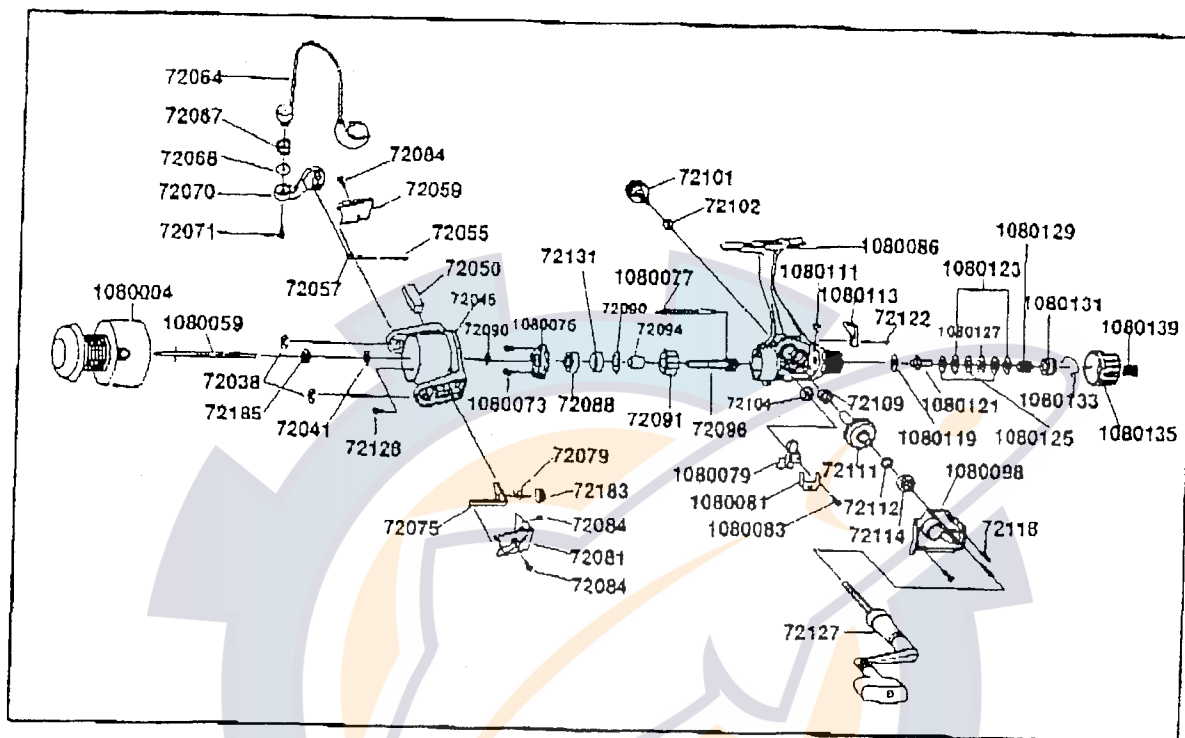

DIAGRAM

AG 4R

PART LIST

PART NO	PART NAME	PART NO	PART NAME	PART NO	PART NAME
1080004	SPool assy	72067	Line roller	1080111	Stoper lever spring
1080059	Main shaft	72064	Bail assy	72102	Handle sc. cap.wshr.
72038	E-Clip	72071	Bail screw	72101	Handle sc. cap
72185	Roter-nut	1080073	Bearing plate screw	1080113	Stoper lever
72041	Roter D washer	1080075	Bearing plate	72122	Stoper lever sc.
72128	Roter nut lock screw	72088	Ball bearing	1080119	Drag "E" washer
72045	Roter	72096	Pinion gear	1080121	Metal
72075	Kick lever	1080077	Tail shaft	1080123	Drag "A" washer
72079	Kick lever spring	72104	O/S gear	1080125	Drag "B" washer
72183	Kick lever plate	1080079	O/S slider	1080127	Drag "D" washer
72084	Kick lever screw	1080081	O/S slider retainer	1080129	Drag spring
72084	Kick lever cover screw	1080083	O/S slider screw	1080131	Drag nut
72081	Kick lever cover	1080086	Body	1080133	Back claw spring
72050	Roter balance	72109	Body bushing	1080135	Rear drag cap
72057	Bail spring shaft	72111	Drive gear	1080139	Rear drag cap sc.
72055	Bail spring	72112	Adj washer	72091	One way clutch
72059	Bail spring cover	72114	Body cvr. ball bearing	72094	One way clutch bush
72084	Bail sp. cvr. sc.	1080098	Body cover	72090	Bearing washer
72070	Arm lever	72118	Body cvr. sc.	72131	B/Bearing bush
72068	Ball washer	72127	Handle assy		