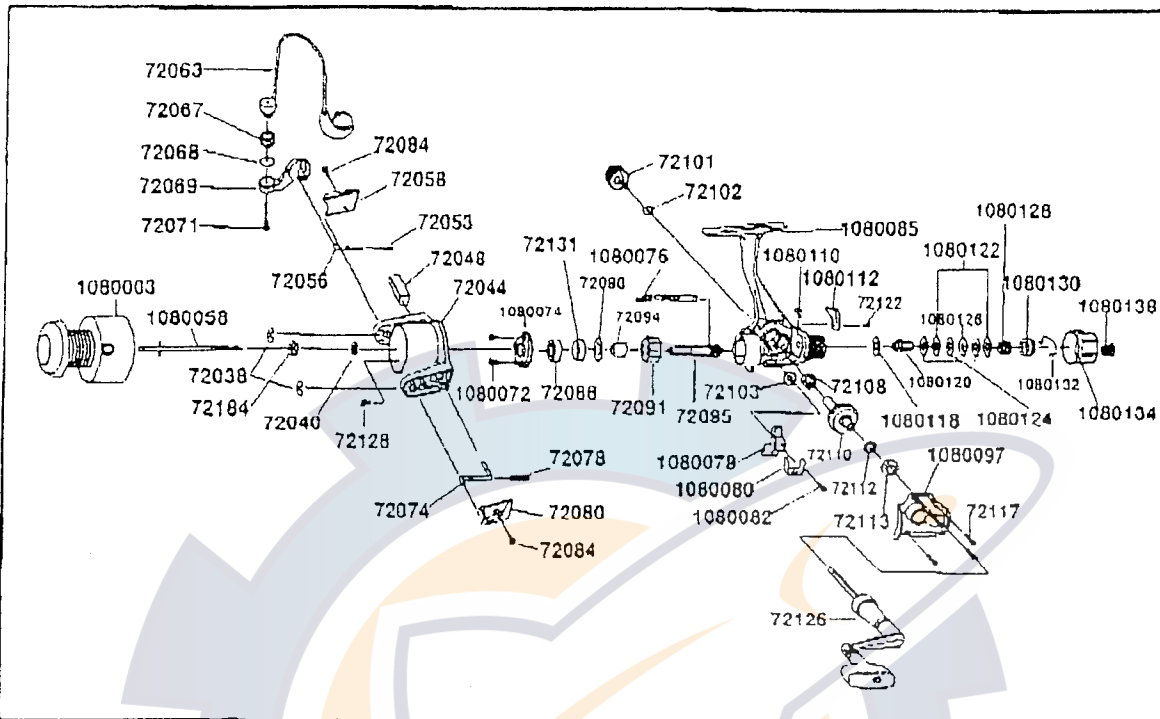

**DIAGRAM**

**AG3R**

**PART LIST**

PART NO	PART NAME	PART NO	PART NAME	PART NO	PART NAME
1080003	Spool assy	72063	Bail assy	1080110	Stoper lever spring
1080058	Main shaft	72071	Bail screw	72102	Handle sc. cap.wshr.
72038	E-Clip	1080072	Bearing plate screw	72101	Handle sc. cap
72184	Roter-nut	1080074	Bearing plate	1080112	Stoper lever
72040	Roter D washer	72088	Ball bearing	72122	Stoper lever sc.
72128	Roter nut lock screw	72095	Pinion gear	1080118	Drag "E"washer
72044	Roter	1080076	Tail shaft	1080120	Metal
72074	Kick lever	72103	O/S gear	1080122	Drag "A"washer
72078	Kick lever spring	1080078	O/S slider	1080124	Drag "B"washer
72084	Kick lever cover screw	1080080	O/S slider retainer	1080126	Drag "D"washer
72080	Kick lever cover	1080082	O/S slider screw	1080128	Drag spring
72048	Roter balance	1080085	Body	1080130	Drag nut
72056	Bail spring shaft	72108	Body bushing	1080132	Back claw spring
72053	Bail spring	72110	Drive gear	1080134	Rear drag cap
72058	Bail spring cover	72112	Adj washer	1080138	Rear drag cap sc.
72084	Bail sp. cvr. sc.	72113	Body cvr. ball bearing	72091	One way clutch
72069	Arm lever	1080097	Body cover	72094	One way clutch bush
72068	Bail washer	72117	Body cvr. sc.	72090	Bearing washer
72067	Line roller	72126	Handle assy	72131	B/Bearing bush