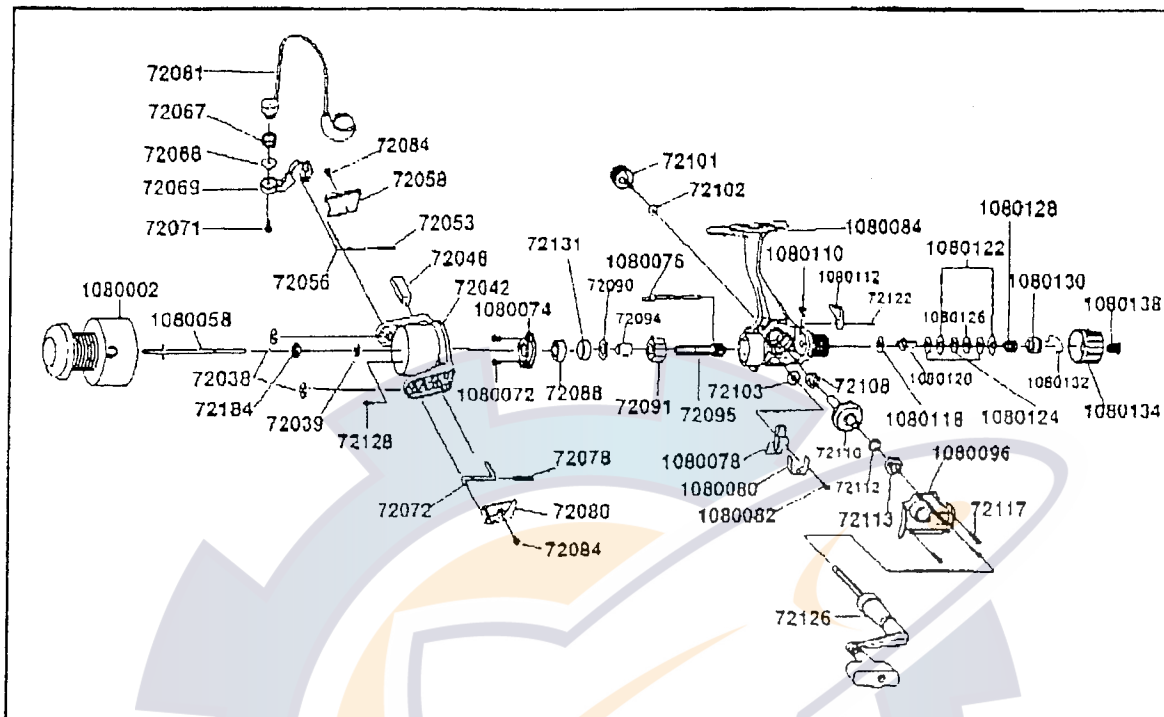

DIAGRAM AG 1 R

PART LIST

PART NO	PART NAME	PART NO	PART NAME	PART NO	PART NAME
1080002	SPool assy	72061	Bail assy	1080110	Stoper lever spring
1080058	Main shaft	72071	Bail screw	72102	Handle sc. cap. wshr.
72038	E-Clip	1080072	Bearing plate screw	72101	Handle sc. cap
72184	Roter-nut	1080074	Bearing plate	1080112	Stoper lever
72039	Roter D washer	72088	Ball bearing	72122	Stoper lever sc.
72128	Roter nut lock screw	72095	Pinion gear	1080118	Drag "E" washer
72042	Roter	1080076	Tail shaft	1080120	Metal
72072	Kick lever	72103	O/S gear	1080122	Drag "A" washer
72078	Kick lever spring	1080078	O/S slider	1080124	Drag "B" washer
72084	Kick lever cover screw	1080080	O/S slider retainer	1080126	Drag "D" washer
72080	Kick lever cover	1080082	O/S slider screw	1080128	Drag spring
72048	Roter balance	1080084	Body	1080130	Drag nut
72056	Bail spring shaft	72108	Body bushing	1080132	Back claw spring
72053	Bail spring	72110	Drive gear	1080134	Rear drag cap
72058	Bail spring cover	72112	Adj washer	1080138	Rear drag cap sc.
72084	Bail sp. cvr. sc.	72113	Body cvr. ball bearing	72091	One way clutch
72069	Arm lever	1080096	Body cover	72094	One way clutch bush
72068	Bail washer	72117	Body cvr. sc.	72090	Bearing washer
72067	Line roller	72126	Handle assy	72131	B/Bearing bush