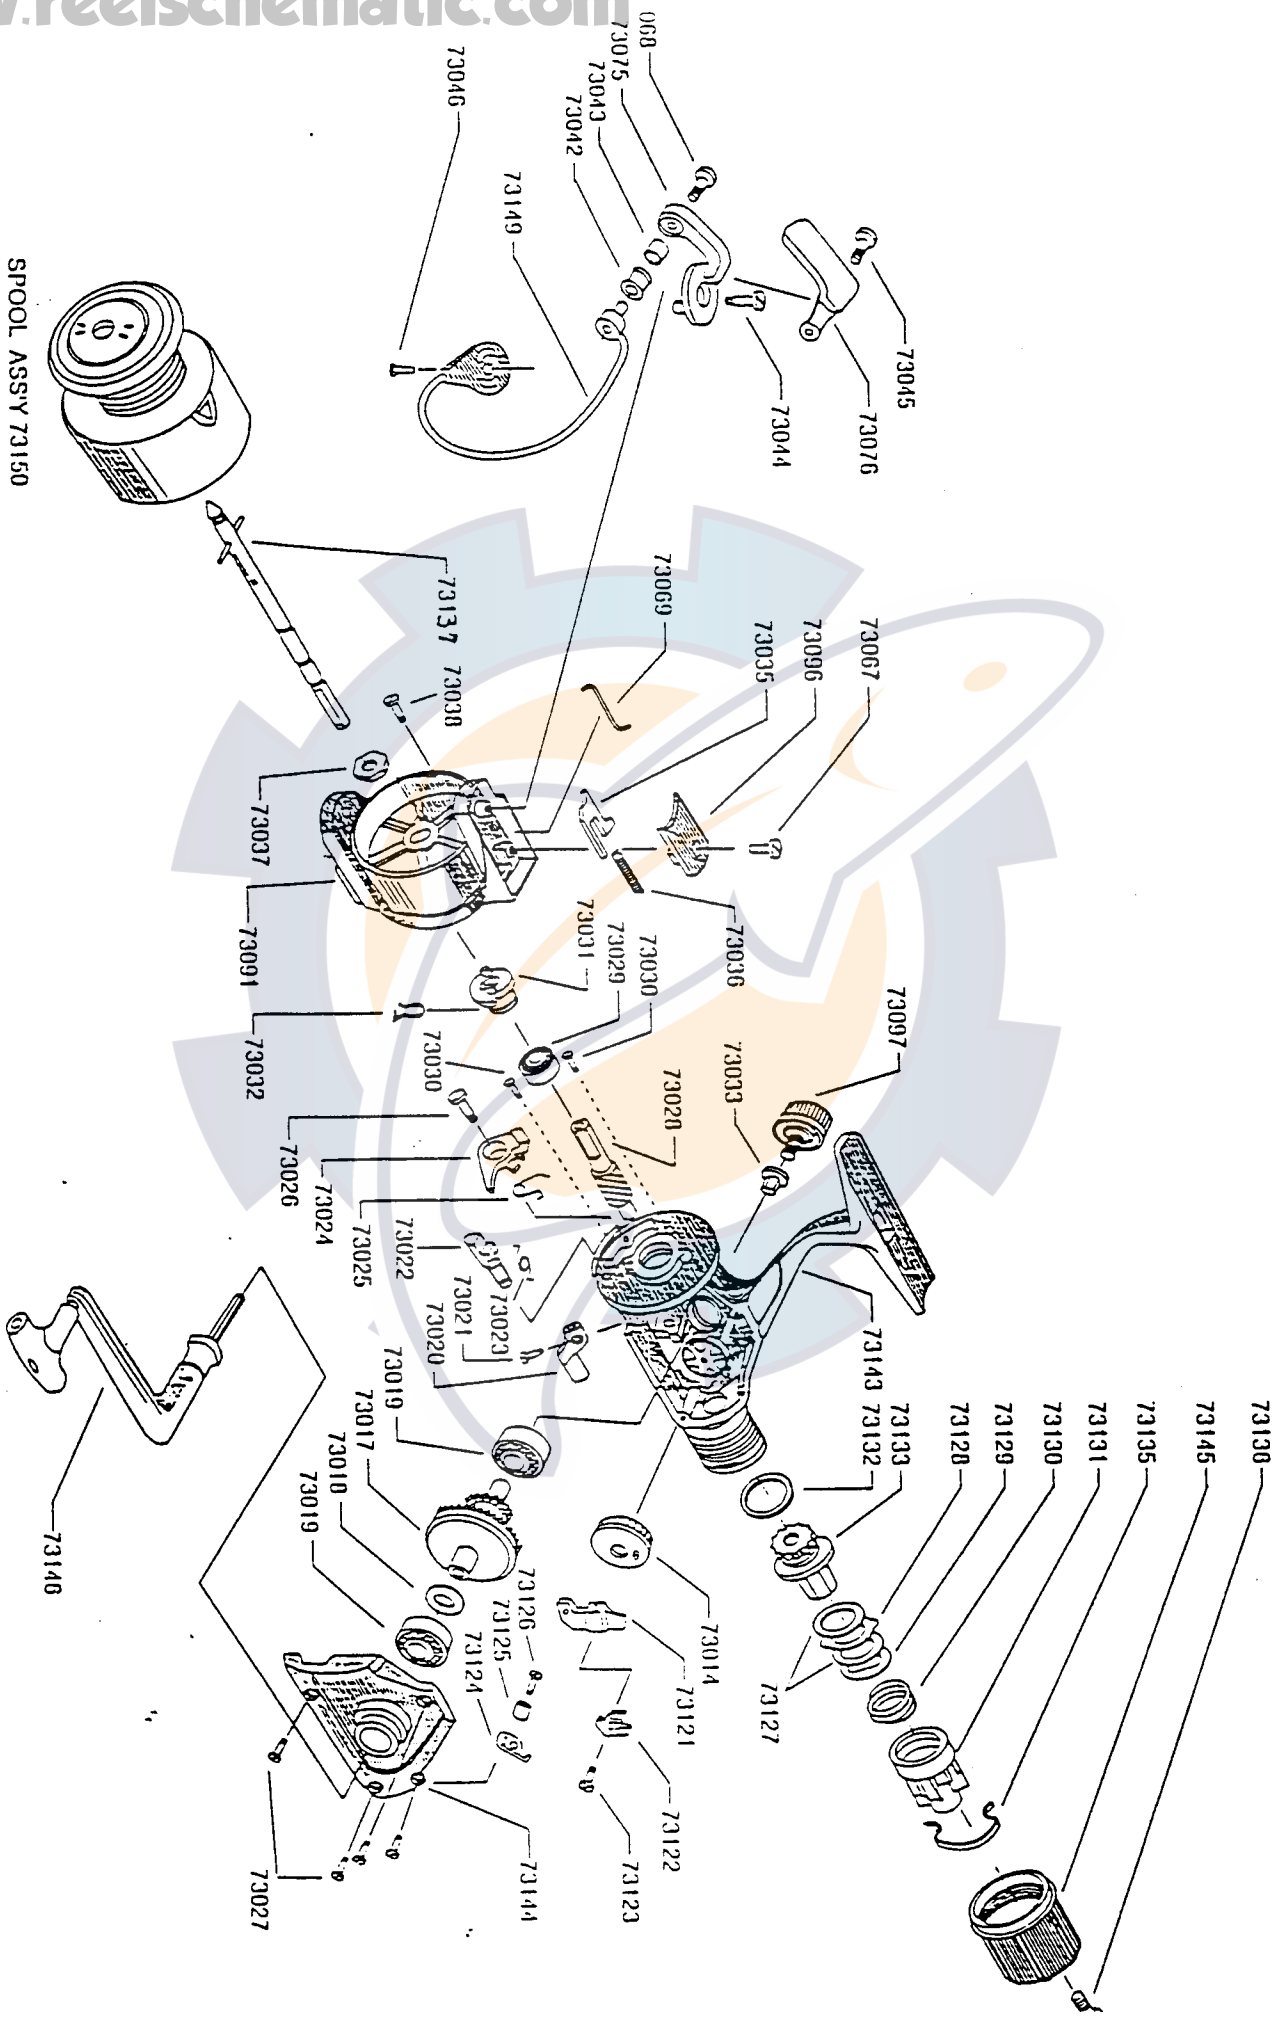

ACCU-BALANCE EX 40C

SPOOL ASSY 73150