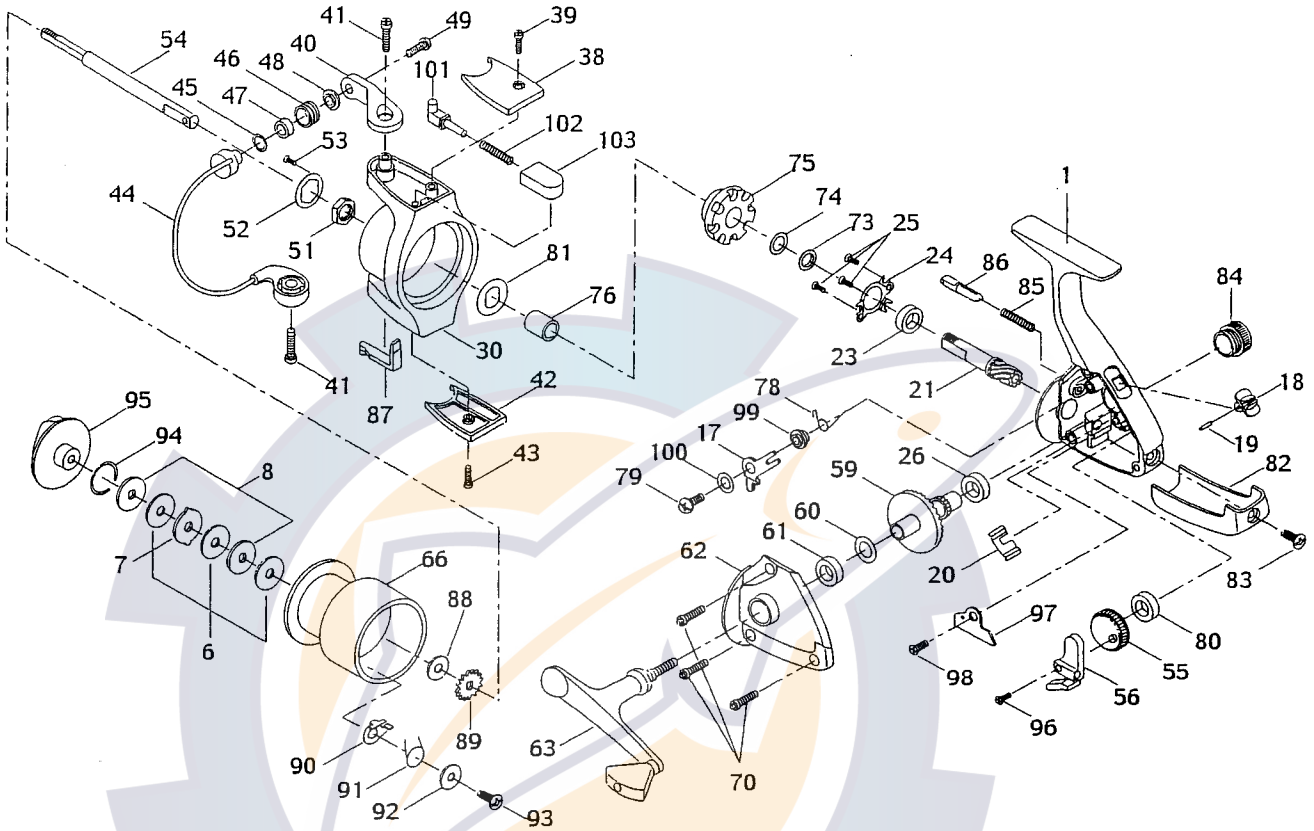

Trophy Collection

1000TC
2000TC
3000TC
4000TC

Abu Garcia

No	Part Name	1000	2000	3000	4000
1	Frame	1079958	1079959	1079960	1079961
6	Drag Washer	1079829	1079830		1079831
7	Eared Drag Washer	1079832	1079833		1079834
8	Keyed Drag Washer	1079835	1079836		1079837
17	Lever		1079838		1079839
18	Push Button			1079962	
19	Push Button Pin			1079841	
20	Push Button Spring			1079842	
21	Pinion		1079843		1079844
23	Ball Bearing			1079845	
24	Ball Bearing Retainer			1079846	
25	Retainer Screw			1079847	
26	Drive Gear Bearing			1079848	
30	Pick up Housing	1079963	1079964	1079965	1079966
38	Bail Bracket Cover	1079967	1079968	1079969	1079970
39	Cover Screw			1079857	
40	Bail Bracket	1079971	1079972	1079973	1079974
41	Bracket Screw			1079862	
42	Trip Bracket Cover	1079975	1079976	1079977	1079978
43	Cover Screw			Same as 39	
44	Bail Assy	1079979	1079980	1079981	1079982
45	Line Roller Washer	NA		1079872	
46	Line Roller	1079873		1079874	
47	Line Roller Bearing	NA		1079876	
48	Line Roller Washer	1079877		1079878	
49	Line Roller Screw	1079879		1079880	
51	Pickup Housing Nut			1079881	
52	Lock Washer	NA		1079883	
53	Lock Screw	NA		1079885	
54	Main Shaft	1079886	1079887	1079888	1079889
55	L.W.Gear	1079890	1079891	1079892	1079893
56	L.W. Bracket		1079894		1079895
59	Drive Gear		1079896		1079897
60	Drive Gear Washer			1079898	
61	Drive Gear Bearing			1079899	