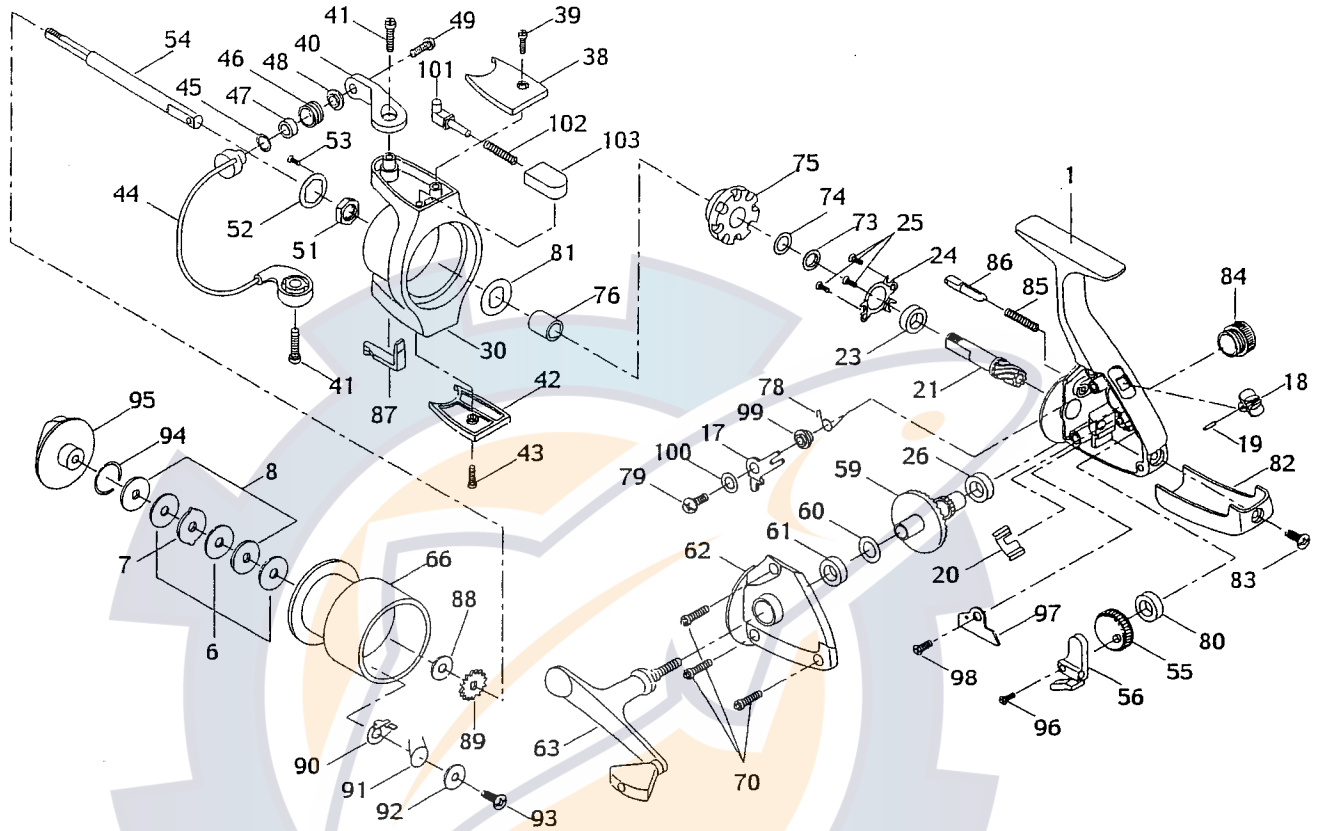

Trophy Collection

1000TC
2000TC
3000TC
4000TC

Abu Garcia

No	Part Name	1000	2000	3000	4000
1	Frame	1079958	1079959	1079960	1079961
6	Drag Washer	1079829	1079830		1079831
7	Eared Drag Washer	1079832	1079833		1079834
8	Keyed Drag Washer	1079835	1079836		1079837
17	Lever		1079838		1079839
18	Push Button			1079962	
19	Push Button Pin			1079841	
20	Push Button Spring			1079842	
21	Pinion		1079843		1079844
23	Ball Bearing			1079845	
24	Ball Bearing Retainer			1079846	
25	Retainer Screw			1079847	
26	Drive Gear Bearing			1079848	
30	Pick up Housing	1079963	1079964	1079965	1079966
38	Bail Bracket Cover	1079967	1079968	1079969	1079970
39	Cover Screw			1079857	
40	Bail Bracket	1079971	1079972	1079973	1079974
41	Bracket Screw			1079862	
42	Trip Bracket Cover	1079975	1079976	1079977	1079978
43	Cover Screw			Same as 39	
44	Bail Assy	1079979	1079980	1079981	1079982
45	Line Roller Washer	NA		1079872	
46	Line Roller	1079873		1079874	
47	Line Roller Bearing	NA		1079876	
48	Line Roller Washer	1079877		1079878	
49	Line Roller Screw	1079879		1079880	
51	Pickup Housing Nut			1079881	
52	Lock Washer	NA		1079883	
53	Lock Screw	NA		1079885	
54	Main Shaft	1079886	1079887	1079888	1079889
55	L.W.Gear	1079890	1079891	1079892	1079893
56	L.W. Bracket		1079894		1079895
59	Drive Gear		1079896		1079897
60	Drive Gear Washer			1079898	
61	Drive Gear Bearing			1079899	