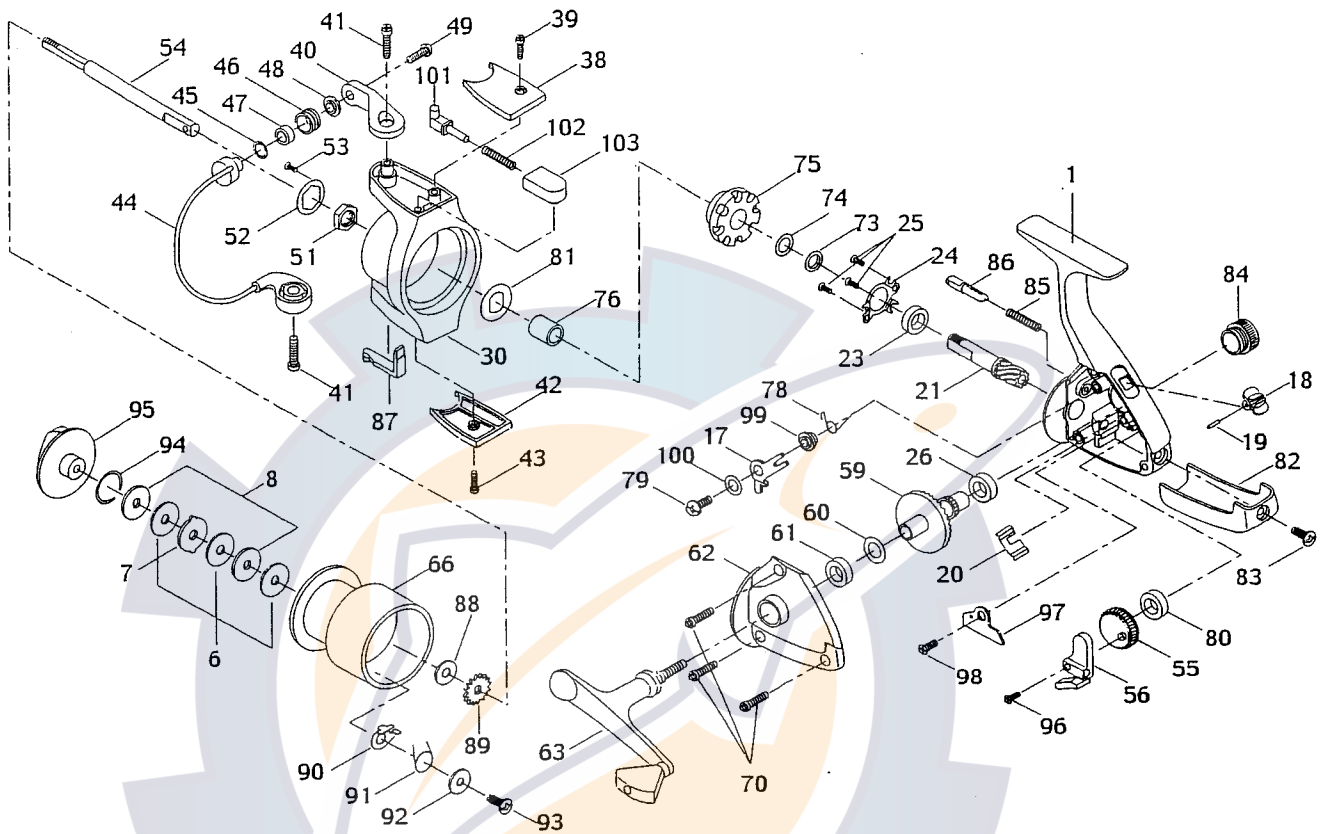

TOURNAMENT CHOICE

TC1F
TC2F
TC3F
TC4F

Abu Garcia

No	Part Name	1	2	3	4
1	Frame	1079825	1079826	1079827	1079828
6	Drag Washer	1079829	1079830		1079831
7	Eared Drag Washer	1079832	1079833		1079834
8	Keyed Drag Washer	1079835	1079836		1079837
17	Lever		1079838		1079839
18	Push Button			1079840	
19	Push Button Pin			1079841	
20	Push Button Spring			1079842	
21	Pinion		1079843		1079844
23	Ball Bearing			1079845	
24	Ball Bearing Retainer			1079846	
25	Retainer Screw			1079847	
26	Drive Gear Bearing			1079848	
30	Pick up Housing	1079849	1079850	1079851	1079852
38	Bail Bracket Cover	1079853	1079854	1079855	1079856
39	Cover Screw			1079857	
40	Bail Bracket	1079858	1079859	1079860	1079861
41	Bracket Screw			1079862	
42	Trip Bracket Cover	1079863	1079864	1079865	1079866
43	Cover Screw			Same as 39	
44	Bail Assy	1079867	1079868	1079869	1079870
45	Line Roller Washer	NA		1079872	
46	Line Roller	1079873		1079874	
47	Line Roller Bearing	NA		1079876	
48	Line Roller Washer	1079877		1079878	
49	Line Roller Screw	1079879		1079880	
51	Pickup Housing Nut			1079881	
52	Lock Washer	NA		1079883	
53	Lock Screw	NA		1079885	
54	Main Shaft	1079886	1079887	1079888	1079889
55	L.W.Gear	1079890	1079891	1079892	1079893
56	L.W. Bracket	1079894		1079895	
59	Drive Gear	1079896		1079897	
60	Drive Gear Washer			1079898	
61	Drive Gear Bearing			1079899	