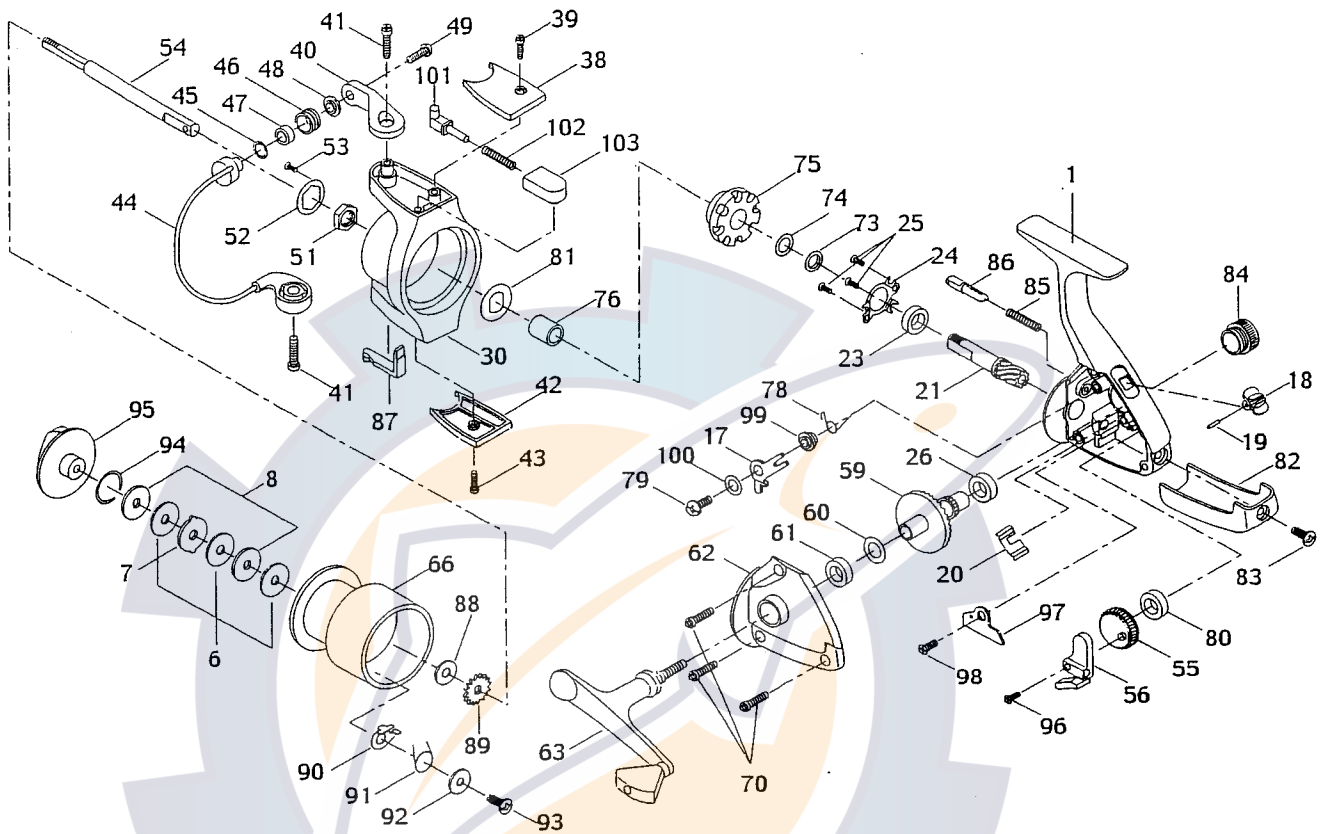

TOURNAMENT CHOICE

TC1F
TC2F
TC3F
TC4F

Abu Garcia

No	Part Name	1	2	3	4
1	Frame	1079825	1079826	1079827	1079828
6	Drag Washer	1079829	1079830	1079831	
7	Eared Drag Washer	1079832	1079833	1079834	
8	Keyed Drag Washer	1079835	1079836	1079837	
17	Lever	1079838		1079839	
18	Push Button	1079840			
19	Push Button Pin	1079841			
20	Push Button Spring	1079842			
21	Pinion	1079843	1079844		
23	Ball Bearing	1079845			
24	Ball Bearing Retainer	1079846			
25	Retainer Screw	1079847			
26	Drive Gear Bearing	1079848			
30	Pick up Housing	1079849	1079850	1079851	1079852
38	Bail Bracket Cover	1079853	1079854	1079855	1079856
39	Cover Screw	1079857			
40	Bail Bracket	1079858	1079859	1079860	1079861
41	Bracket Screw	1079862			
42	Trip Bracket Cover	1079863	1079864	1079865	1079866
43	Cover Screw	Same as 39			
44	Bail Assy	1079867	1079868	1079869	1079870
45	Line Roller Washer	NA	1079872		
46	Line Roller	1079873	1079874		
47	Line Roller Bearing	NA	1079876		
48	Line Roller Washer	1079877	1079878		
49	Line Roller Screw	1079879	1079880		
51	Pickup Housing Nut	1079881			
52	Lock Washer	NA	1079883		
53	Lock Screw	NA	1079885		
54	Main Shaft	1079886	1079887	1079888	1079889
55	L.W.Gear	1079890	1079891	1079892	1079893
56	L.W. Bracket	1079894	1079895		1079896
59	Drive Gear	1079896	1079897		
60	Drive Gear Washer	1079898			
61	Drive Gear Bearing	1079899			