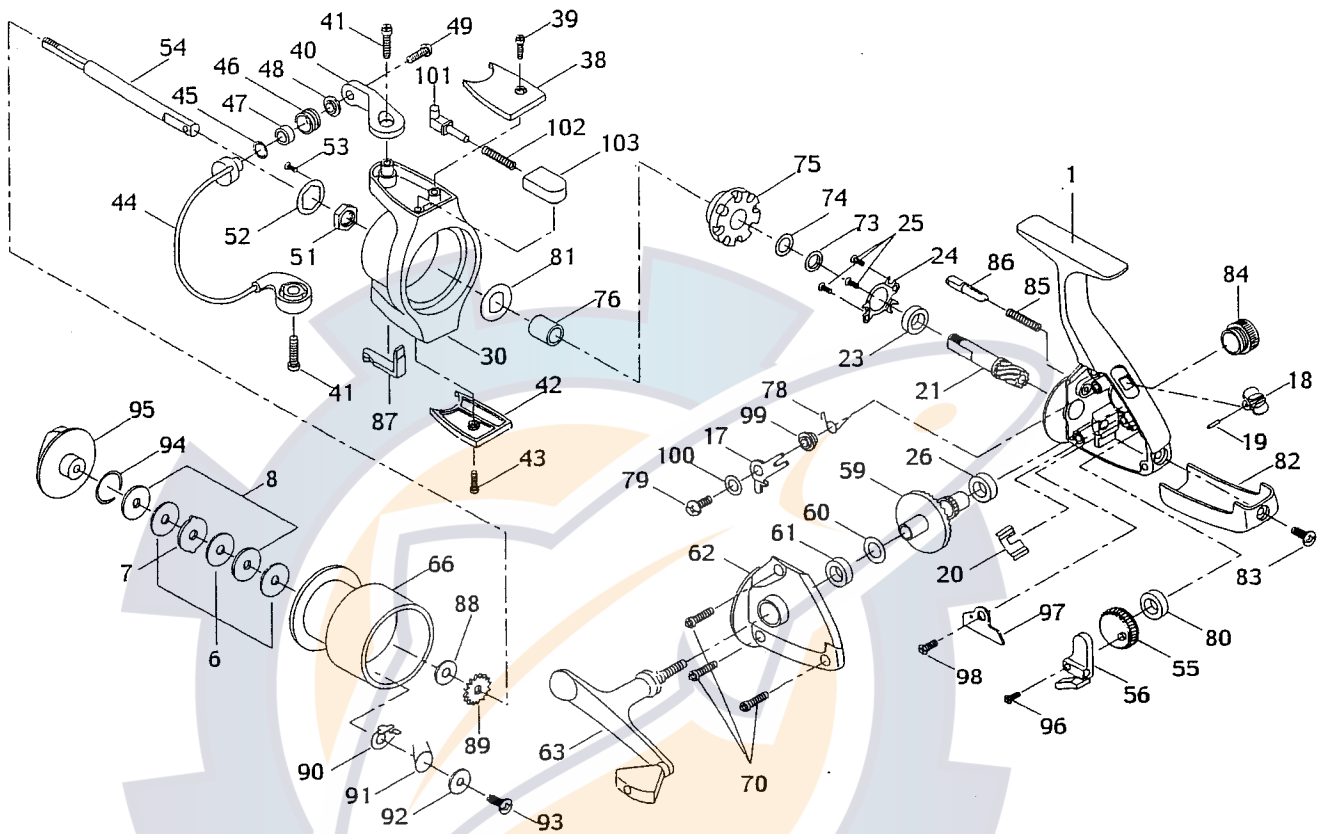

TOURNAMENT CHOICE

TC1F  
TC2F  
TC3F  
TC4F

Abu Garcia

No	Part Name	1	2	3	4
1	Frame	1079825	1079826	1079827	1079828
6	Drag Washer	1079829	1079830	1079831	
7	Eared Drag Washer	1079832	1079833	1079834	
8	Keyed Drag Washer	1079835	1079836	1079837	
17	Lever	1079838		1079839	
18	Push Button	1079840			
19	Push Button Pin	1079841			
20	Push Button Spring	1079842			
21	Pinion	1079843	1079844		
23	Ball Bearing	1079845			
24	Ball Bearing Retainer	1079846			
25	Retainer Screw	1079847			
26	Drive Gear Bearing	1079848			
30	Pick up Housing	1079849	1079850	1079851	1079852
38	Bail Bracket Cover	1079853	1079854	1079855	1079856
39	Cover Screw	1079857			
40	Bail Bracket	1079858	1079859	1079860	1079861
41	Bracket Screw	1079862			
42	Trip Bracket Cover	1079863	1079864	1079865	1079866
43	Cover Screw	Same as 39			
44	Bail Assy	1079867	1079868	1079869	1079870
45	Line Roller Washer	NA	1079872		
46	Line Roller	1079873	1079874		
47	Line Roller Bearing	NA	1079876		
48	Line Roller Washer	1079877	1079878		
49	Line Roller Screw	1079879	1079880		
51	Pickup Housing Nut	1079881			
52	Lock Washer	NA	1079883		
53	Lock Screw	NA	1079885		
54	Main Shaft	1079886	1079887	1079888	1079889
55	L.W.Gear	1079890	1079891	1079892	1079893
56	L.W. Bracket	1079894	1079895		1079897
59	Drive Gear	1079896		1079897	
60	Drive Gear Washer	1079898			
61	Drive Gear Bearing	1079899			