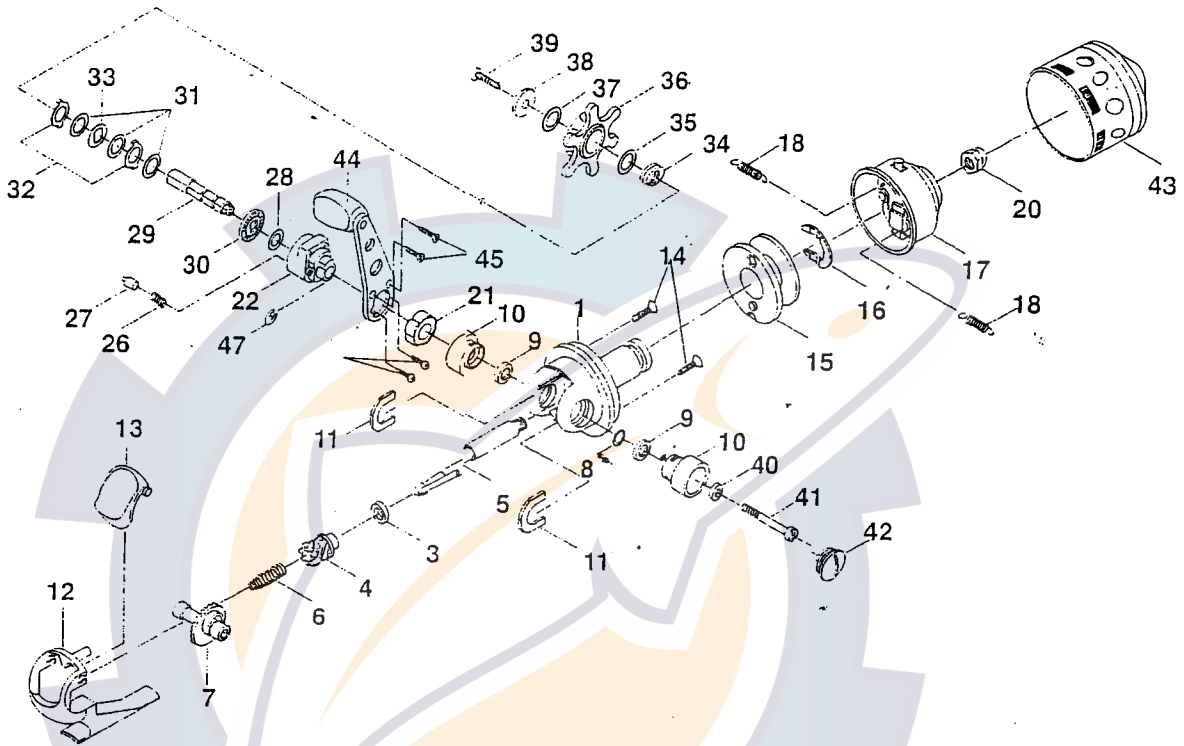

abumatic 275

◆ PARTS LIST

No.	Part Name	Part Number
1	Body	1068232
3	Pinion Bushing	1068253
4	Pinion	1068255
5	Main Shaft	1068256
6	Main Shaft Spring	1068257
7	Drive Gear	51218
8	Drive Gear Washer	51219
9	Drive Gear Bushing	51221
10	Drive Gear Holder	1068233
11	Drive Gear Holder Washer	51226
12	Plastic Foot	1068001
13	Thumb Lever	51228
14	Plastic Foot Screw	1068002
15	Spool	1068003
16	Spool Clip	1068004
17	Pick-Up Housing Assy.	1068005
18	Pick-Up Arm Spring	1068006
20	Pick-Up Housing Nut	1068007
21	One Way Clutch Bearing	51240
22	Crank Arm Holder Assy.	51241
26	Click Piston Spring	51242

No.	Part Name	Part Number
27	Click Piston	51243
28	Front Drag Washer	51244
29	Crank Mtg. Stem	51245
30	Click Ratchet	51246
31	Drag Washer	51247
32	Eared Drag Washer	51248
33	Kayed Drag Washer	51249
34	Drag Spring	51250
35	Drag Spring Washer	1068258
36	Drag Star Assy.	1068234
37	Drag Washer	51254
38	Drag Retainer	51255
39	Drag Screw	51256
40	Crank Mtg. Washer	51257
41	Crank Mtg. Insert	51258
42	Side Cap	51259
43	Front Cone Assy.	1068235
44	Crank Assy.	1068250
45	Crank Arm Screw	51265
46	Crank Arm Screw	51266
47	Crank Mtg. Stem Washer	51267

Please specify reel model and part number when ordering parts.