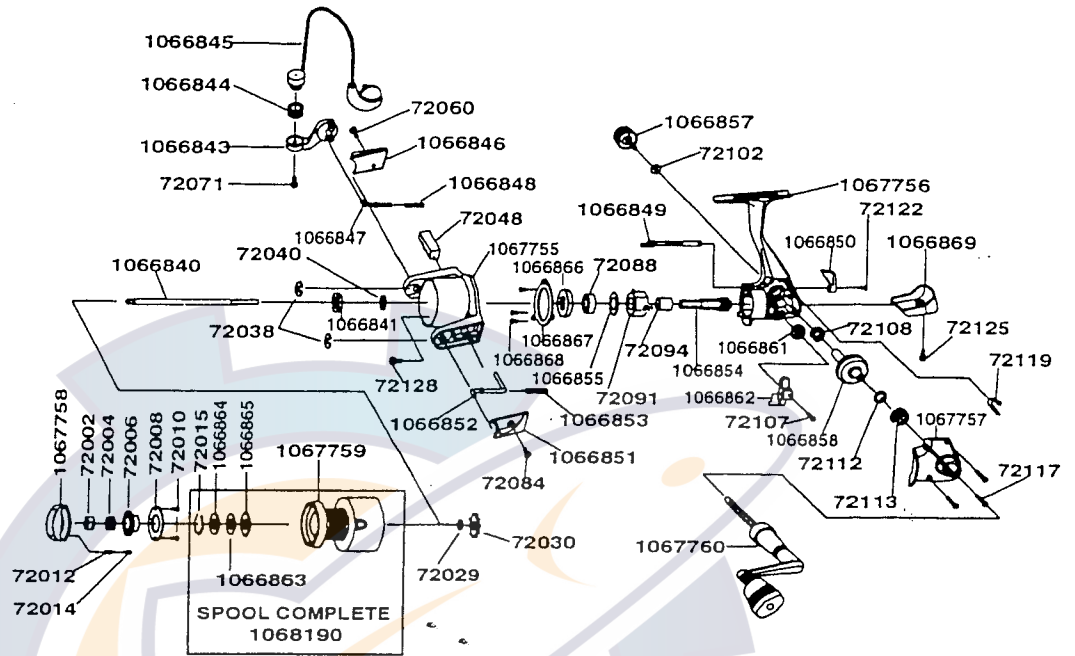

DIAGRAM

Please specify reel model and part number when ordering parts.

CARDINAL CUL S3

PART LIST

PART#	PARTS NAME	PART#	PARTS NAME	PART#	PARTS NAME
1067758	Drag Knob	1066847	Ball S/P Shaft	72107	O/S Slider S/C
72002	Drag Nut	70206	Ball S/P Cover S/C	72108	Body Bush
72004	Drag Spring	1066846	Ball S/P Cover	1066858	Drive Gear
72006	Drag Knob Under Cap	72084	Ball S/P Cover S/C	72112	Drive Gear ADJ W/S
72008	Under Cap Retainer	1066845	Ball Ass y	72113	Ball Bearing
72010	Under Cap Retainer S/C	1066844	Line Roller	1067757	Body Cover
72012	Drag Click Spring	1066843	Arm Lever	72117	Body Cover S/C
72014	Drag Clicker	72071	Ball Screw	72119	S/Lever S/P
72015	Spool Ring	1066852	Kick Lever	1066850	Stopper Lever
1066864	Drag "D" Washer	1066853	Kick Lever S/P	72122	Stopper Lever S/C
1066865	Drag "A" Washer	1066851	Kick Lever Cover	1066869	Body Cap
1066863	Drag "B" Washer	72088	Ball Bearing	72125	Body Cap S/C
72029	Click Washer	1066855	Bearing W/S	1067760	Handle Ass y
72030	Click Gear	72091	O/Way Clutch B/B	72128	Rotor Nut Lock S/C
1066840	Main Shaft	72094	Clutch Bush	1066841	Rotor Nut
72038	E - Clip	1066854	Pinion Gear	1066849	Lever Shaft
72040	Rotor "D" Washer	1067756	Body	1066866	B/Bearing Bushing
1067755	Rotor	1066857	Handle Screw Cap	1066867	Bearing Plate
72048	Balance Weight	72102	Screw Cap W/S	1067759	Spool
1066848	Ball Spring	1066861	O/S Gear	1066868	Bearing Plate S/C
		1066862	O/S Slider	1068190	Spool Ass'y