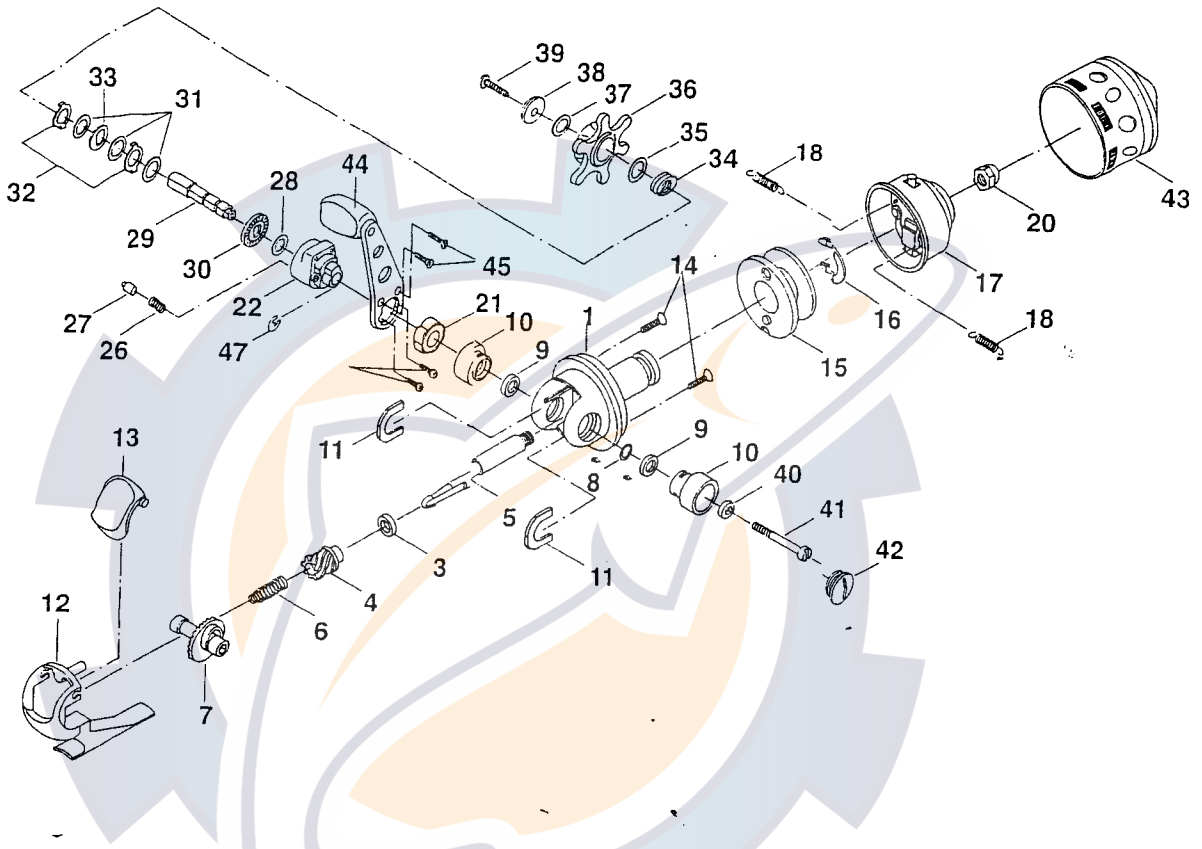

# abumatic 274

## ◆ PARTS LIST

No.	Part Name	Part Number
1	Body	1068000
3	Pinion Bushing	1068253
4	Pinion	1068255
5	Main Shaft	1068256
6	Main Shaft Spring	1068257
7	Drive Gear	51218
8	Drive Gear Washer	51219
9	Drive Gear Bushing	51221
10	Drive Gear Holder	1068248
11	Drive Gear Holder Washer	51226
12	Plastic Foot	1068001
13	Thumb Lever	51228
14	Plastic Foot Screw	1068002
15	Spool	1068003
16	Spool Clip	1068004
17	Pick-Up Housing Assy.	1068005
18	Pick-Up Arm Spring	1068006
20	Pick-Up Housing Nut	1068007
21	One Way Clutch Bearing	51240
22	Crank Arm Holder Assy.	51241
26	Click Piston Spring	51242

No.	Part Name	Part Number
27	Click Piston	51243
28	Front Drag Washer	51244
29	Crank Mtg. Stem	51245
30	Click Ratchet	51246
31	Drag Washer	51247
32	Eared Drag Washer	51248
33	Kayed Drag Washer	51249
34	Drag Spring	51250
35	Drag Spring Washer	1068258
36	Drag Star Assy.	1068008
37	Drag Washer	51254
38	Drag Retainer	51255
39	Drag Screw	51256
40	Crank Mtg. Washer	51257
41	Crank Mtg. Insert	51258
42	Side Cap	51259
43	Front Cone Assy.	1068009
44	Crank Assy.	1068249
45	Crank Arm Screw	51265
46	Crank Arm Screw	51266
47	Crank Mtg. Stem Washer	51267

Please specify reel model and part number when ordering parts.