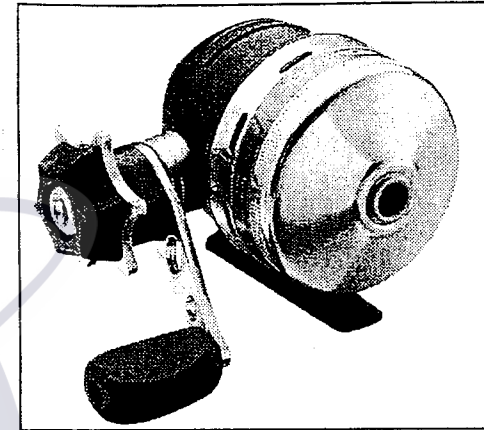

Attention:
Pure Fishing Reel Service Dept.
1900 18th Street
Spirit Lake, Iowa 51360
1-877-508-3474

Abu Garcia®

abumatic 211

Key #	PART NAME	PART NO.
1	Body	1068000
3	Pinion Bushing	1068253
4	Pinion	1068255
5	Main Shaft	1068256
6	Main Shaft Spring	1068257
7	Drive Gear	51218
8	Drive Gear Washer	51219
9	Drive Gear Bushing (2)	51221
10	Drive Gear Holder (2)	1068454
11	Drive Gear Holder Washer (2)	51226
12	Graphite Foot	1068001
13	Thumb Button	51228
14	Foot Screw (3)	1068002
15	Spool	1068003
16	Spool Clip	1068004
17	Pick-up Housing Ass'y	1068005
18	Pick-up Arm Spring (2)	1068006
20	Pick-up Housing Nut	1068007
21	One-way Clutch Bearing	51240
22	Crank Arm Holder Ass'y	51241
26	Click Piston Spring	51242
27	Click Piston	51243
28	Front Drag Washer	51244
29	Crank Mtg. Stem	51245
30	Click Ratchet	51246