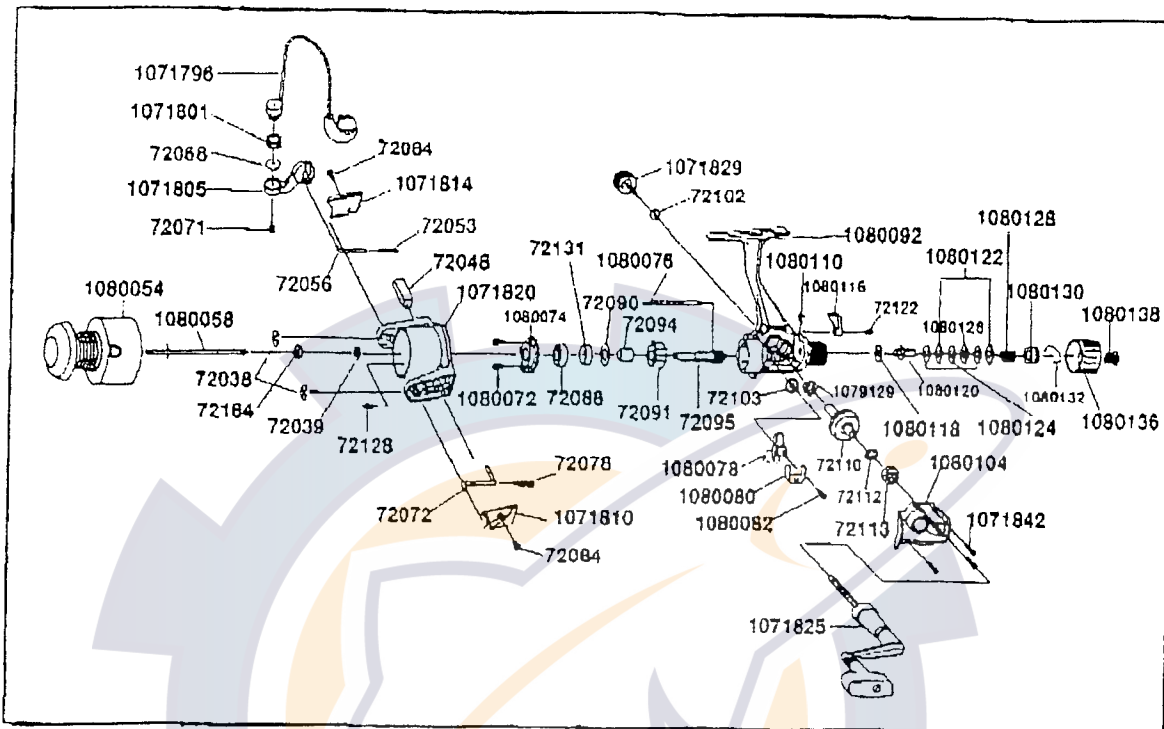

**DIAGRAM EN 1R**

**PART LIST**

PART NO	PART NAME	PART NO	PART NAME	PART NO	PART NAME
1080054	Spool assy	1071796	Bail assy	1080110	Stopper lever spring
1080058	Main shaft	72071	Bail screw	72102	Handle sc. cap.wshr.
72038	E-Clip	1080072	Bearing plate screw	1071829	Handle sc. cap
72184	Rotor-nut	1080074	Bearing plate	1080116	Stopper lever
72039	Rotor D washer	72088	Ball bearing	72122	Stopper lever sc.
72128	Rotor nut lock screw	72095	Pinion gear	1080118	Drag "E"washer
1071820	Rotor	1080076	Tail shaft	1080120	Metal
72072	Kick lever	72103	O/S gear	1080122	Drag "A"washer
72078	Kick lever spring	1080078	O/S slider	1080124	Drag "B"washer
72084	Kick lever cover screw	1080080	O/S slider retainer	1080126	Drag "D"washer
1071810	Kick lever cover	1080082	O/S slider screw	1080128	Drag spring
72048	Rotor balance	1080092	Body	1080130	Drag nut
72056	Bail spring shaft	1079129	Body ball bearing	1080132	Back claw spring
72053	Bail spring	72110	Drive gear	1080136	Rear drag cap
1071814	Bail spring cover	72112	Adj washer	1080138	Rear drag cap sc.
72084	Bail sp. cvr. sc.	72113	Body cvr. ball bearing	72091	One way clutch
1071805	Arm lever	1080104	Body cover	72094	One way clutch bush
72068	Bail washer	1071842	Body cvr. sc.	72090	Bearing washer
1071801	Line roller Ball bearing	1071825	Handle assy	72131	B/Bearing bush