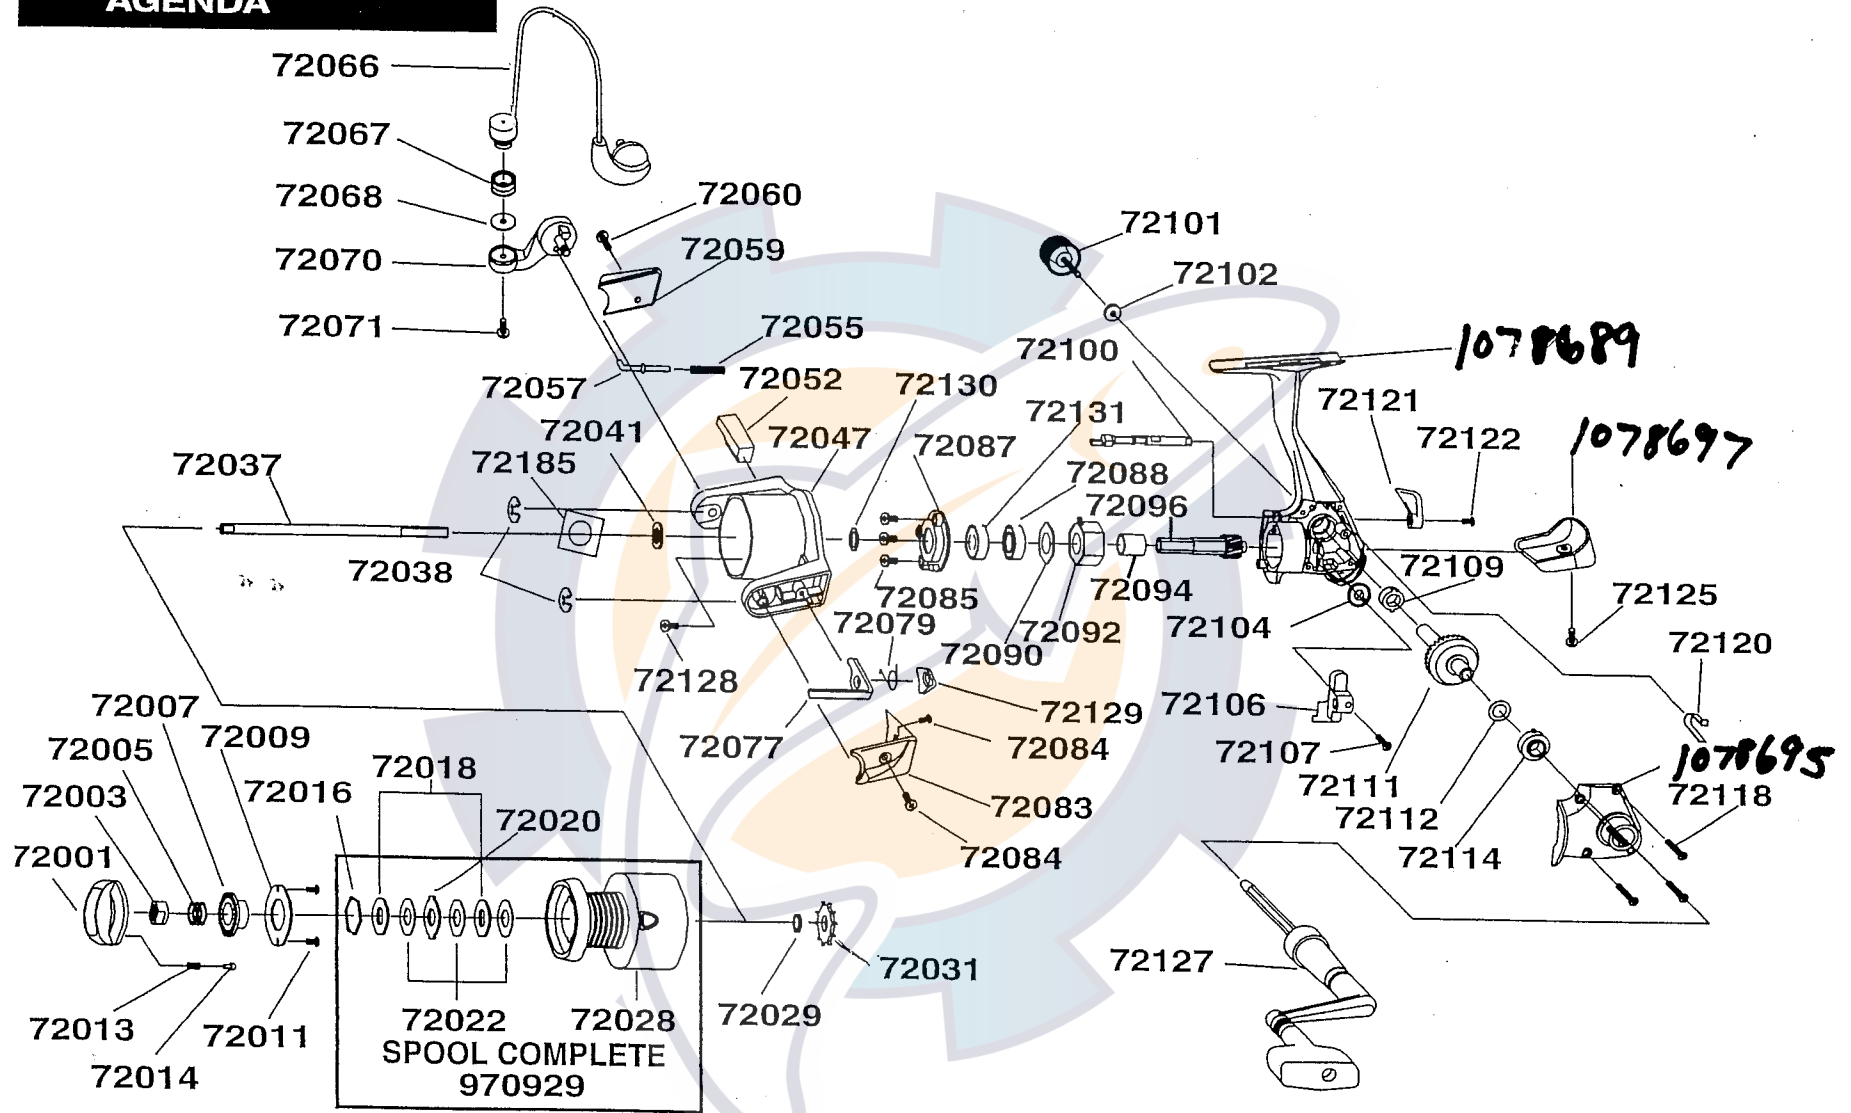

AGENDA

Please specify reel model and part number when ordering parts.

Cardinal AG6F 00

New style - Body shape by Body cap
Reel as per old style to start with