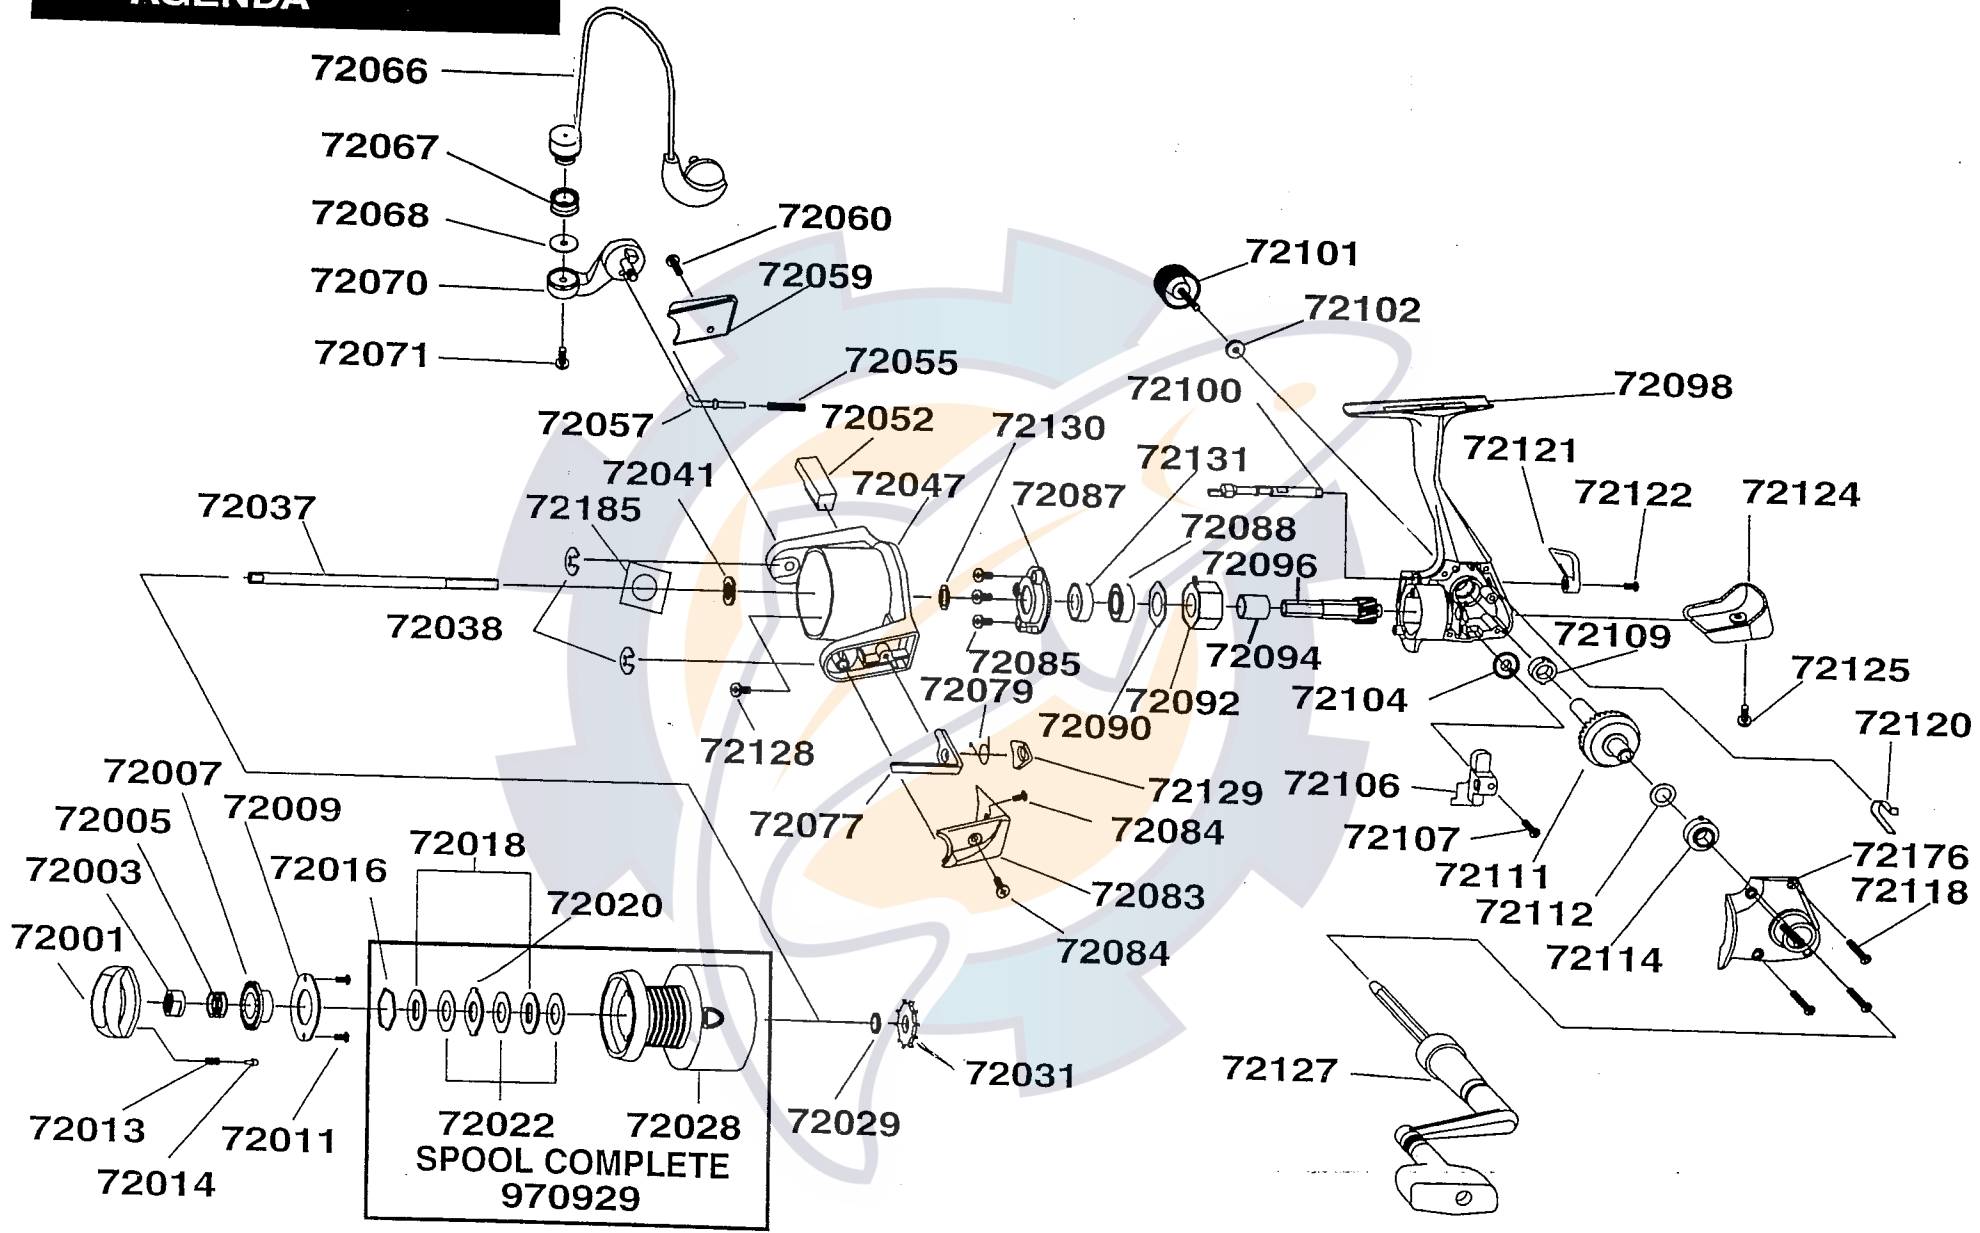

**AGENDA**

Please specify reel model  
and part number when  
ordering parts.

**Cardinal AG6F 00**  
755116                      34-15113-0