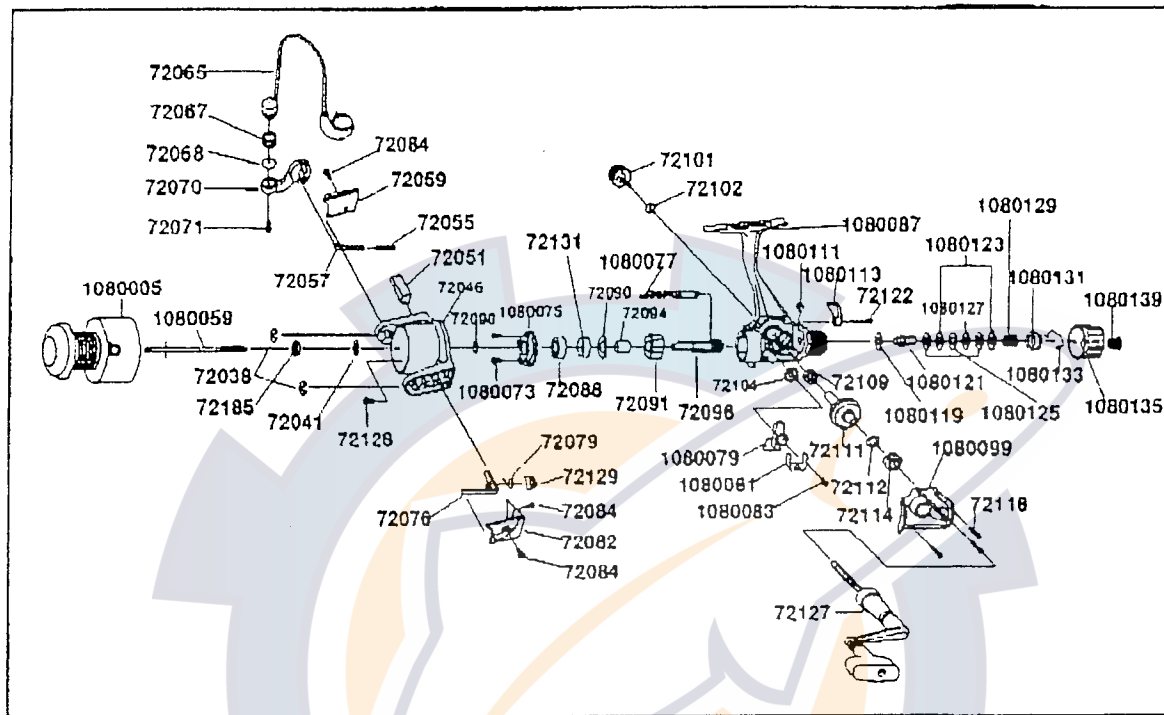

**DIAGRAM**

**AG 5R**

**PART LIST**

PART NO	PART NAME	PART NO	PART NAME	PART NO	PART NAME
1080005	SPool assy	72067	Line roller	1080111	Stoper lever spring
1080059	Main shaft	72065	Bail assy	72102	Handle sc. cap.wshr.
72038	E-Clip	72071	Bail screw	72101	Handle sc. cap
72185	Roter-nut	1080073	Bearing plate screw	1080113	Stoper lever
72041	Roter D washer	1080075	Bearing plate	72122	Stoper lever sc.
72128	Roter nut lock screw	72088	Ball bearing	1080119	Drag "E" washer
72046	Roter	72096	Pinion gear	1080121	Metal
72076	Kick lever	1080077	Tail shaft	1080123	Drag "A" washer
72079	Kick lever spring	72104	O/S gear	1080125	Drag "B" washer
72129	Kick lever plate	1080079	O/S slider	1080127	Drag "D" washer
72084	Kick lever screw	1080081	O/S slider retainer	1080129	Drag spring
72084	Kick lever cover screw	1080083	O/S slider screw	1080131	Drag nut
72082	Kick lever cover	1080087	Body	1080133	Back claw spring
72051	Roter balance	72109	Body bushing	1080135	Rear drag cap
72057	Bail spring shaft	72111	Drive gear	1080139	Rear drag cap sc.
72055	Bail spring	72112	Adj washer	72091	One way clutch
72059	Bail spring cover	72114	Body cvr. ball bearing	72094	One way clutch bush
72084	Bail sp. cvr. sc.	1080099	Body cover	72090	Bearing washer
72070	Arm lever	72118	Body cvr. sc.	72131	B/Bearing bush
72068	Ball washer	72127	Handle assy		