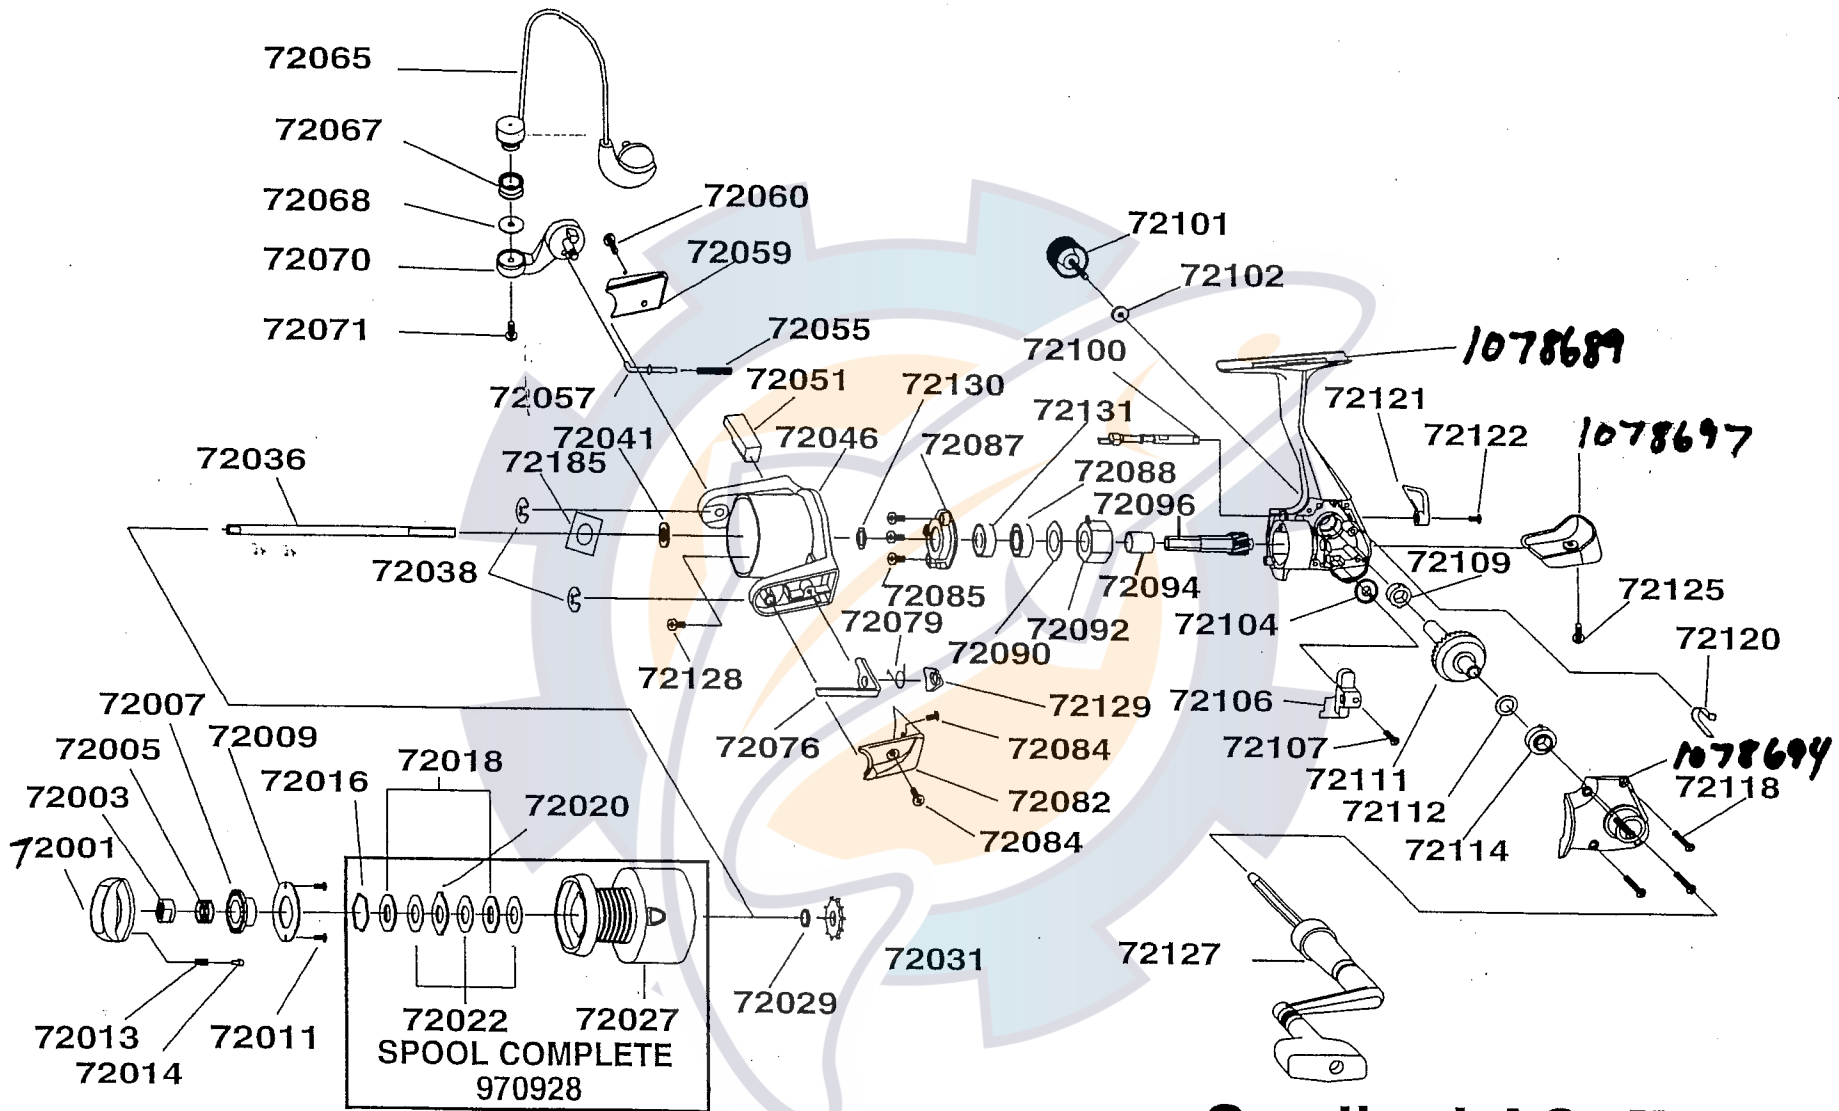

**AGENDA**

Please specify reel model and part number when ordering parts.

# Cardinal AG5F 00

*New style- Body shape by Bodycap  
R..laps out old style is straight cut*