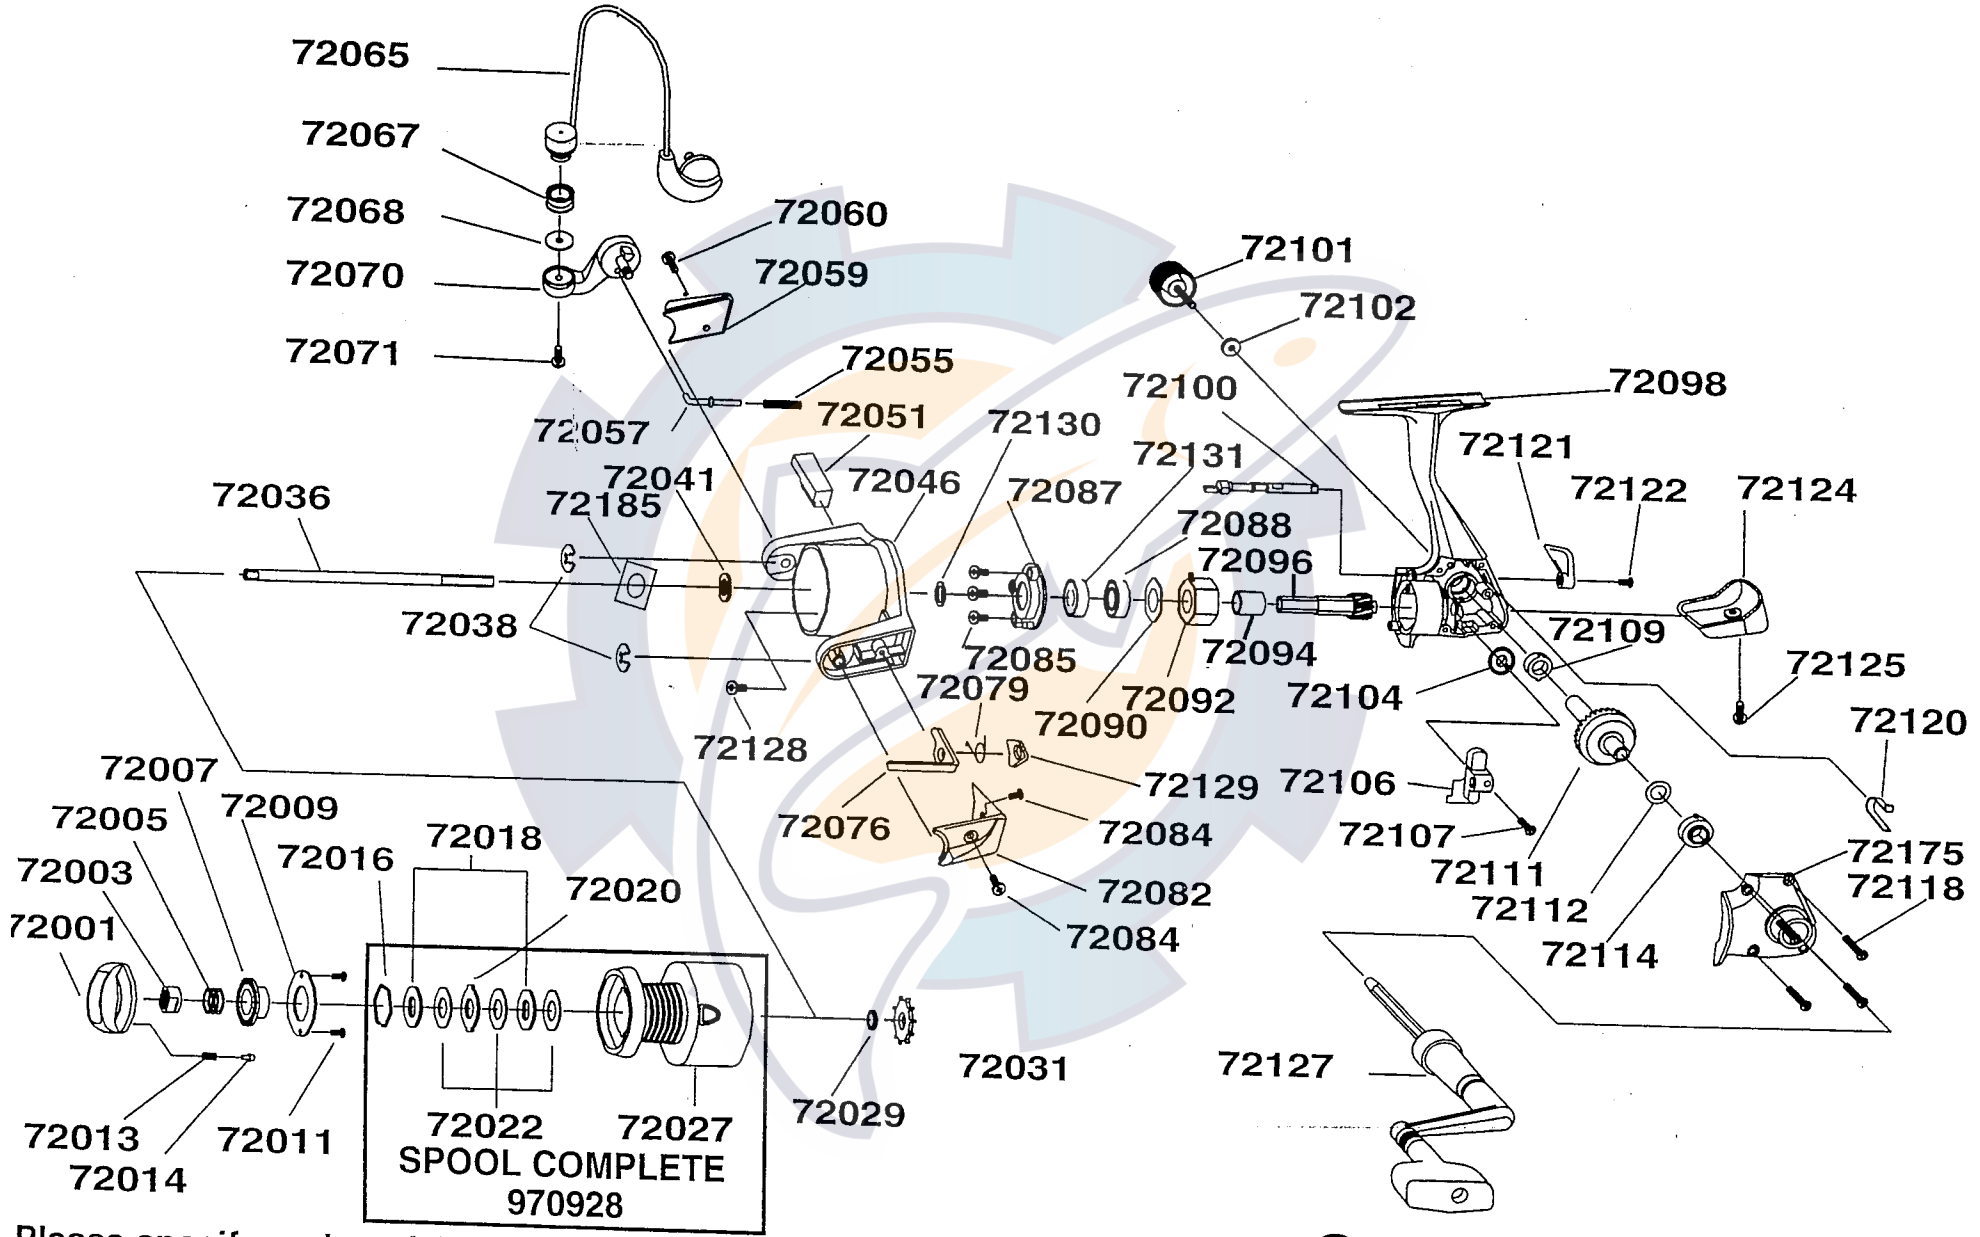

AGENDA

Please specify reel model and part number when ordering parts.

Cardinal AG5F 00
755109 34-15112-0