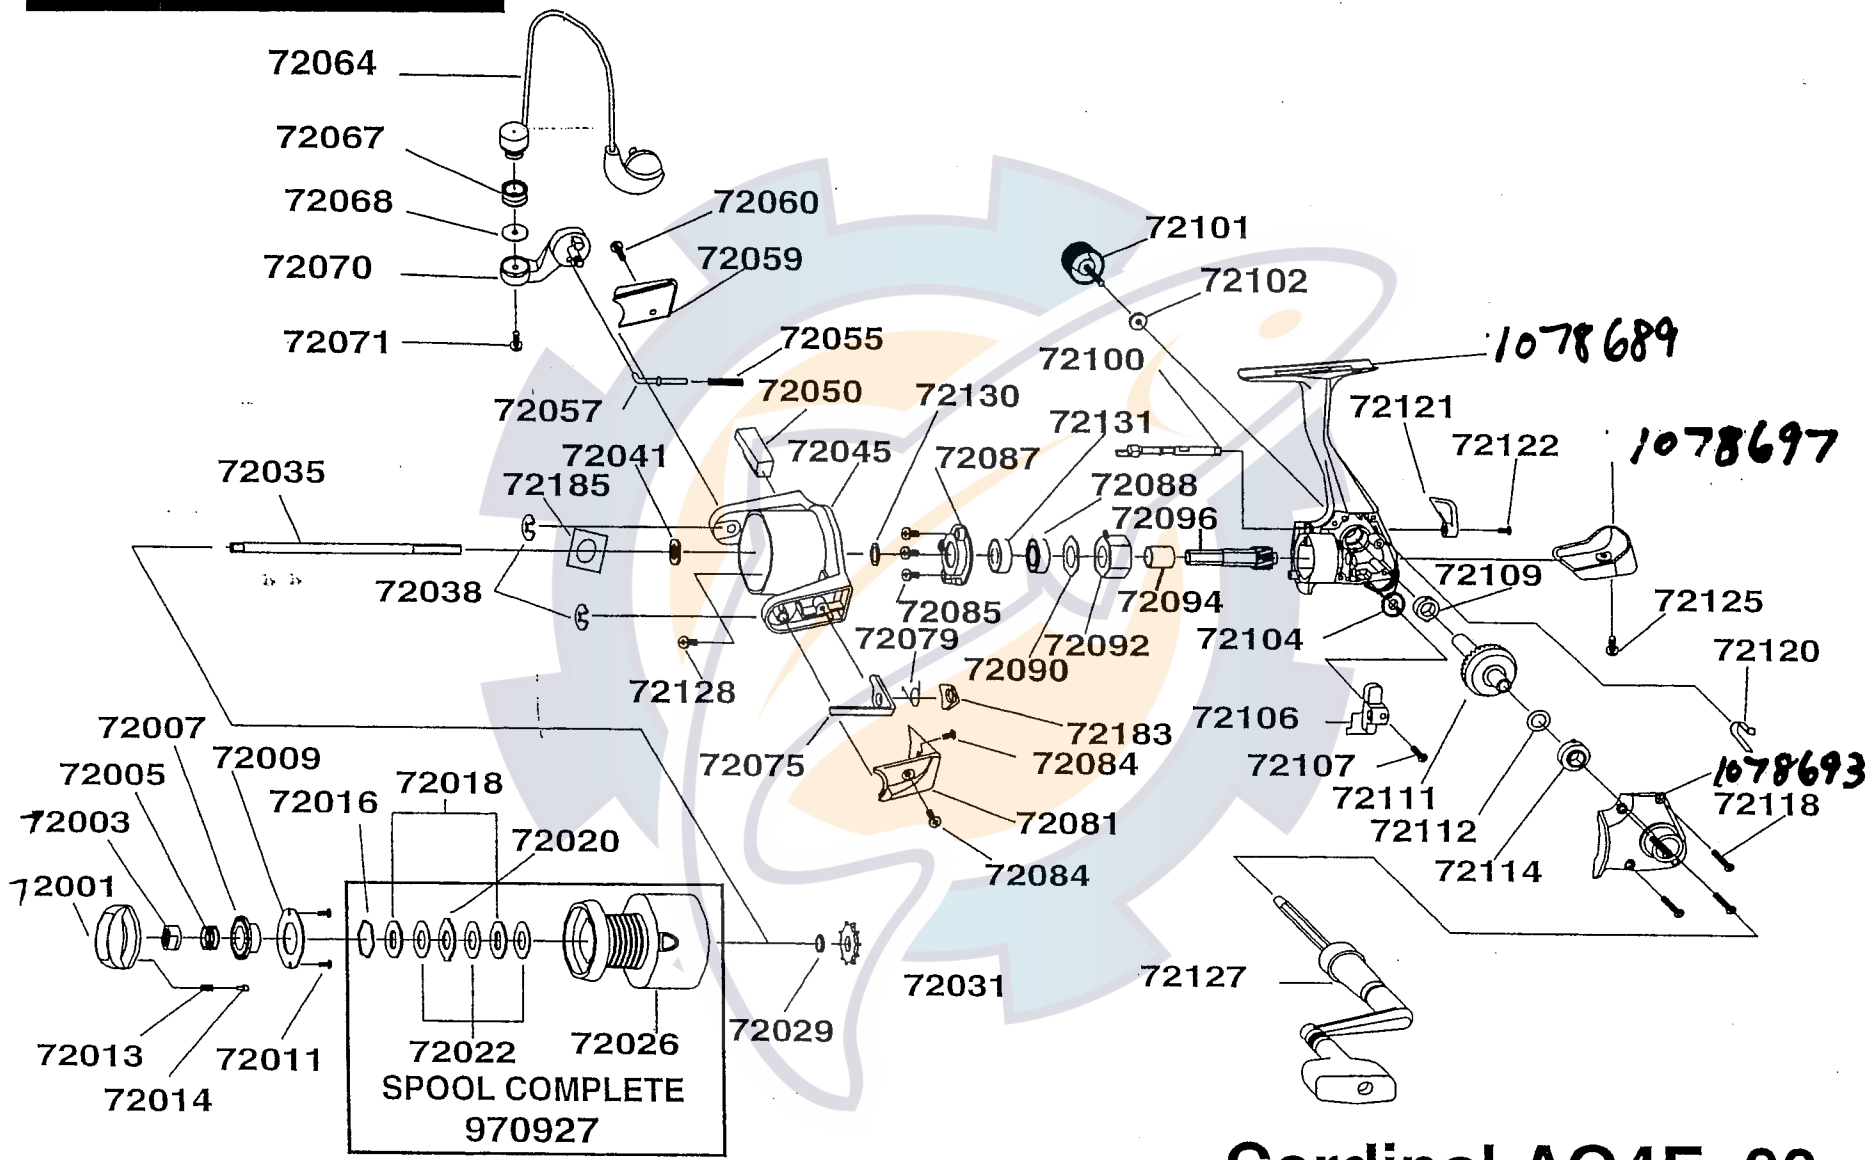

**AGENDA**

Please specify reel model and part number when ordering parts.

**Cardinal AG4F 00**  
Newstyle - Body Shape by Body Cap  
Rules out old style is straight cut.