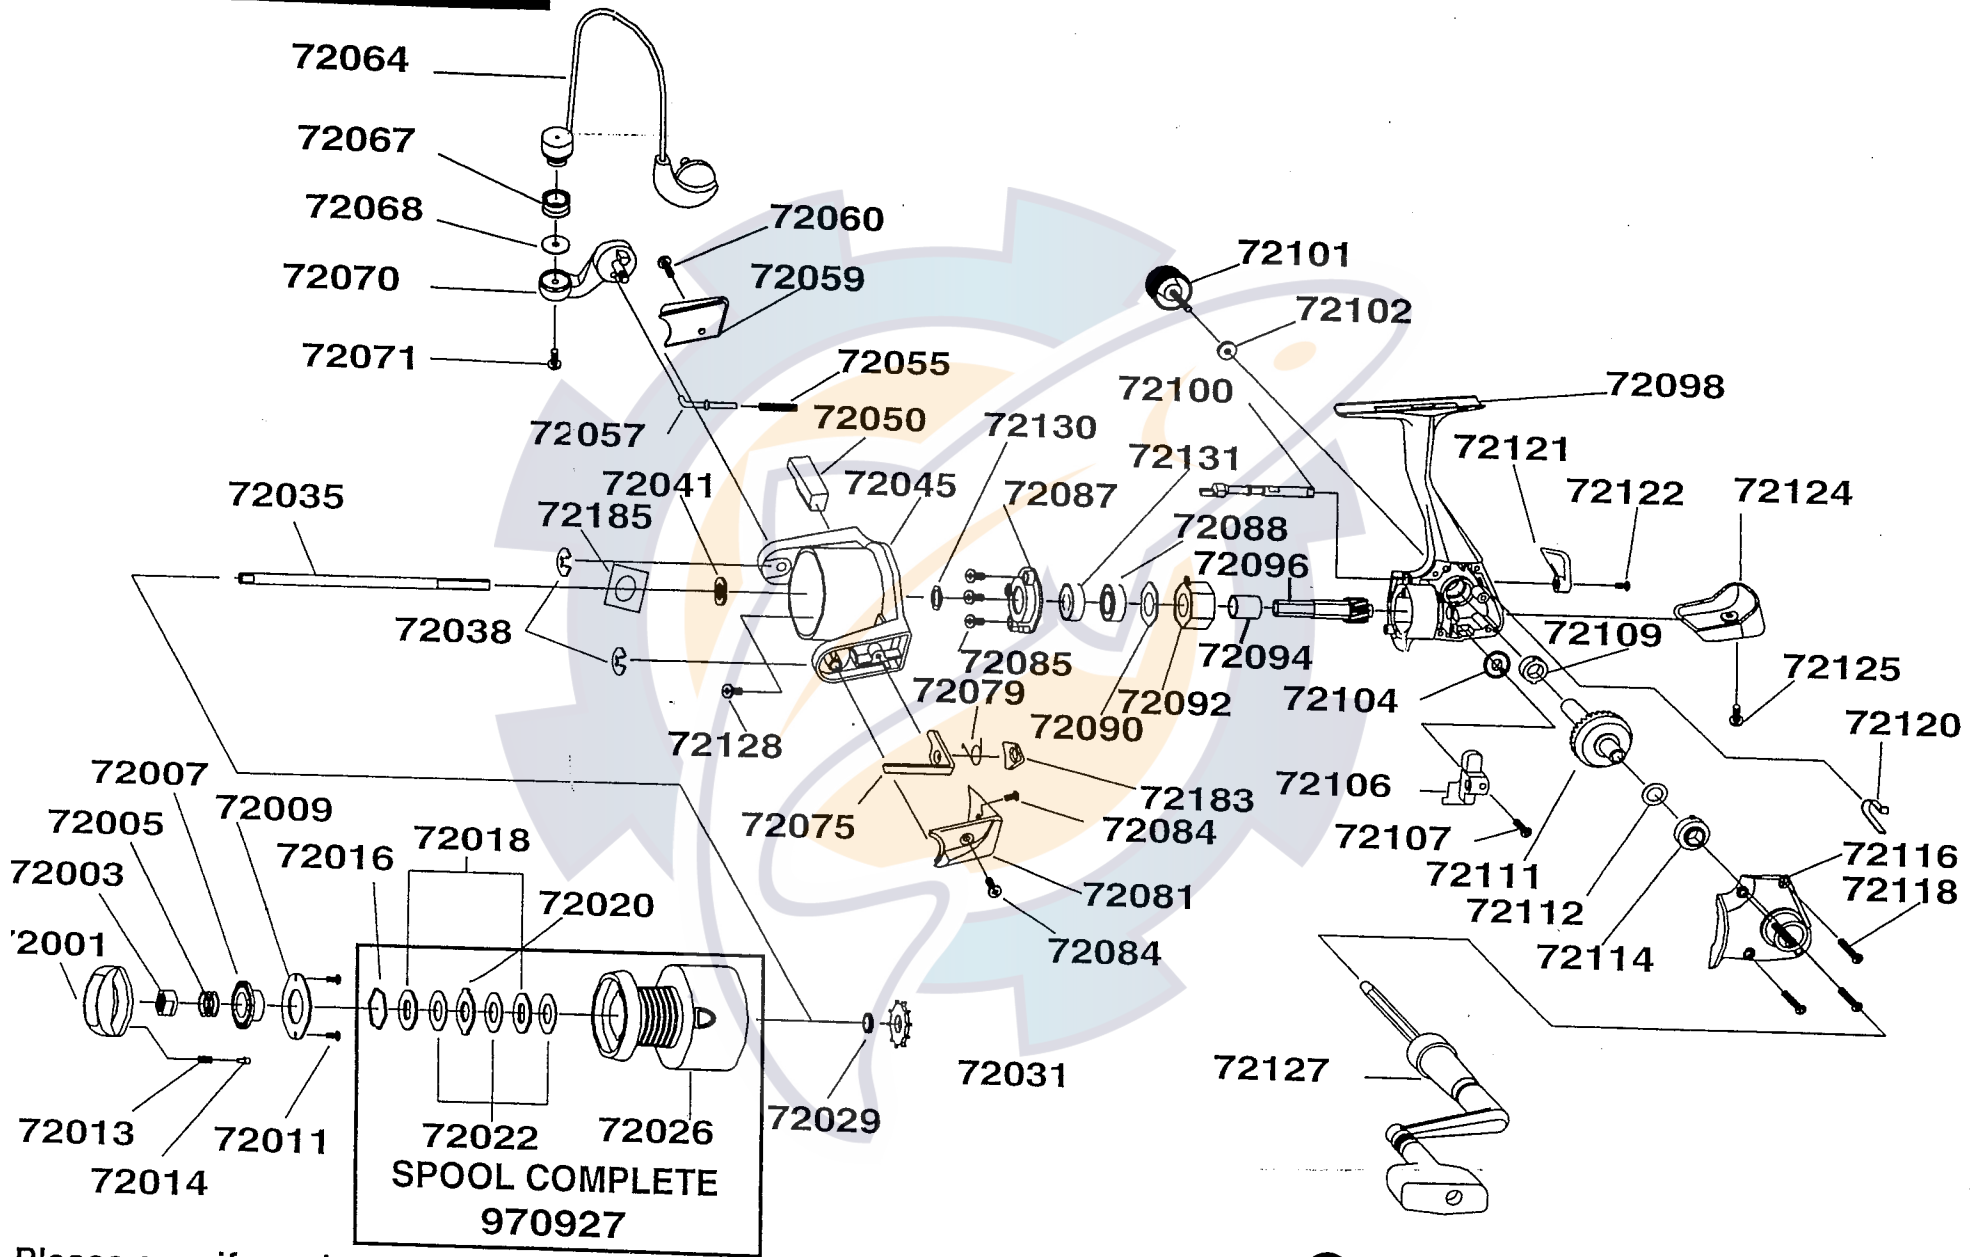

AGENDA

Please specify reel model and part number when ordering parts.

Cardinal AG4F 00
755093 34-15111-0