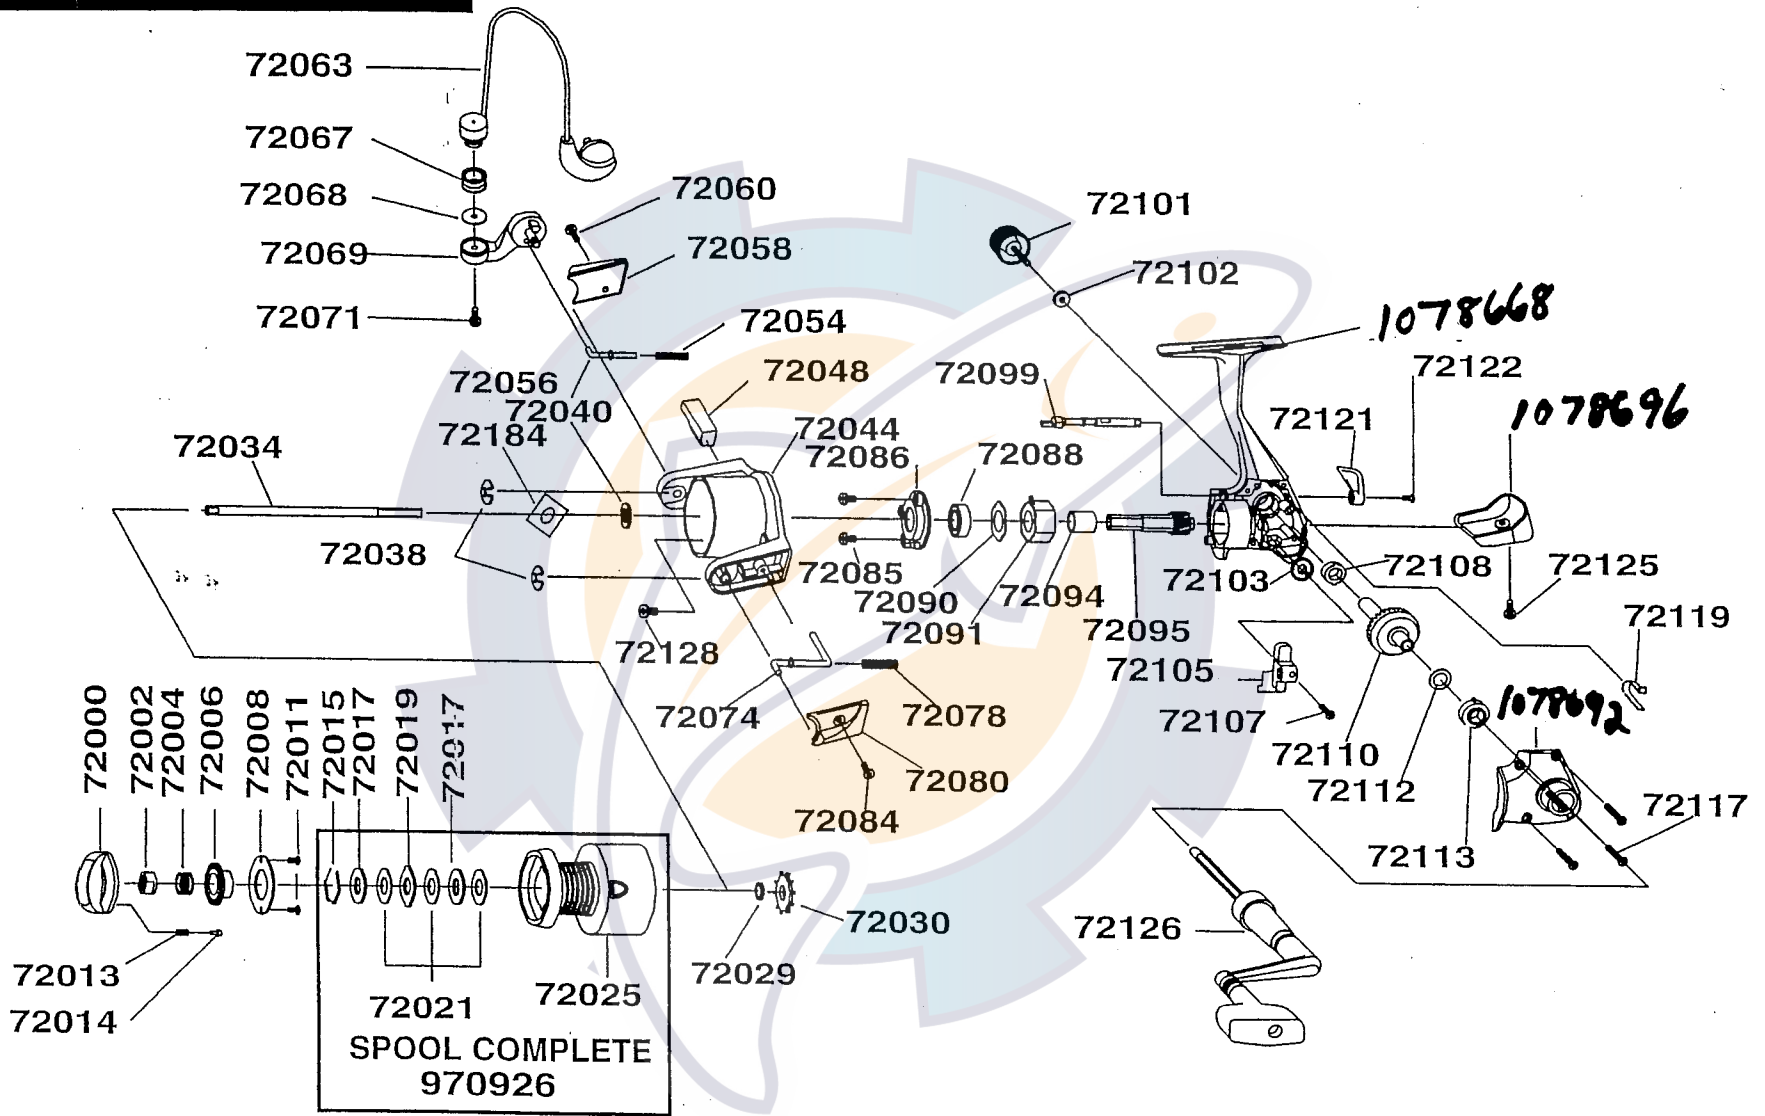

**AGENDA**

Please specify reel model and part number when ordering parts.

**Cardinal AG3F 00**  
New style - Body shape by Body cap bulges out old style is straight cut.