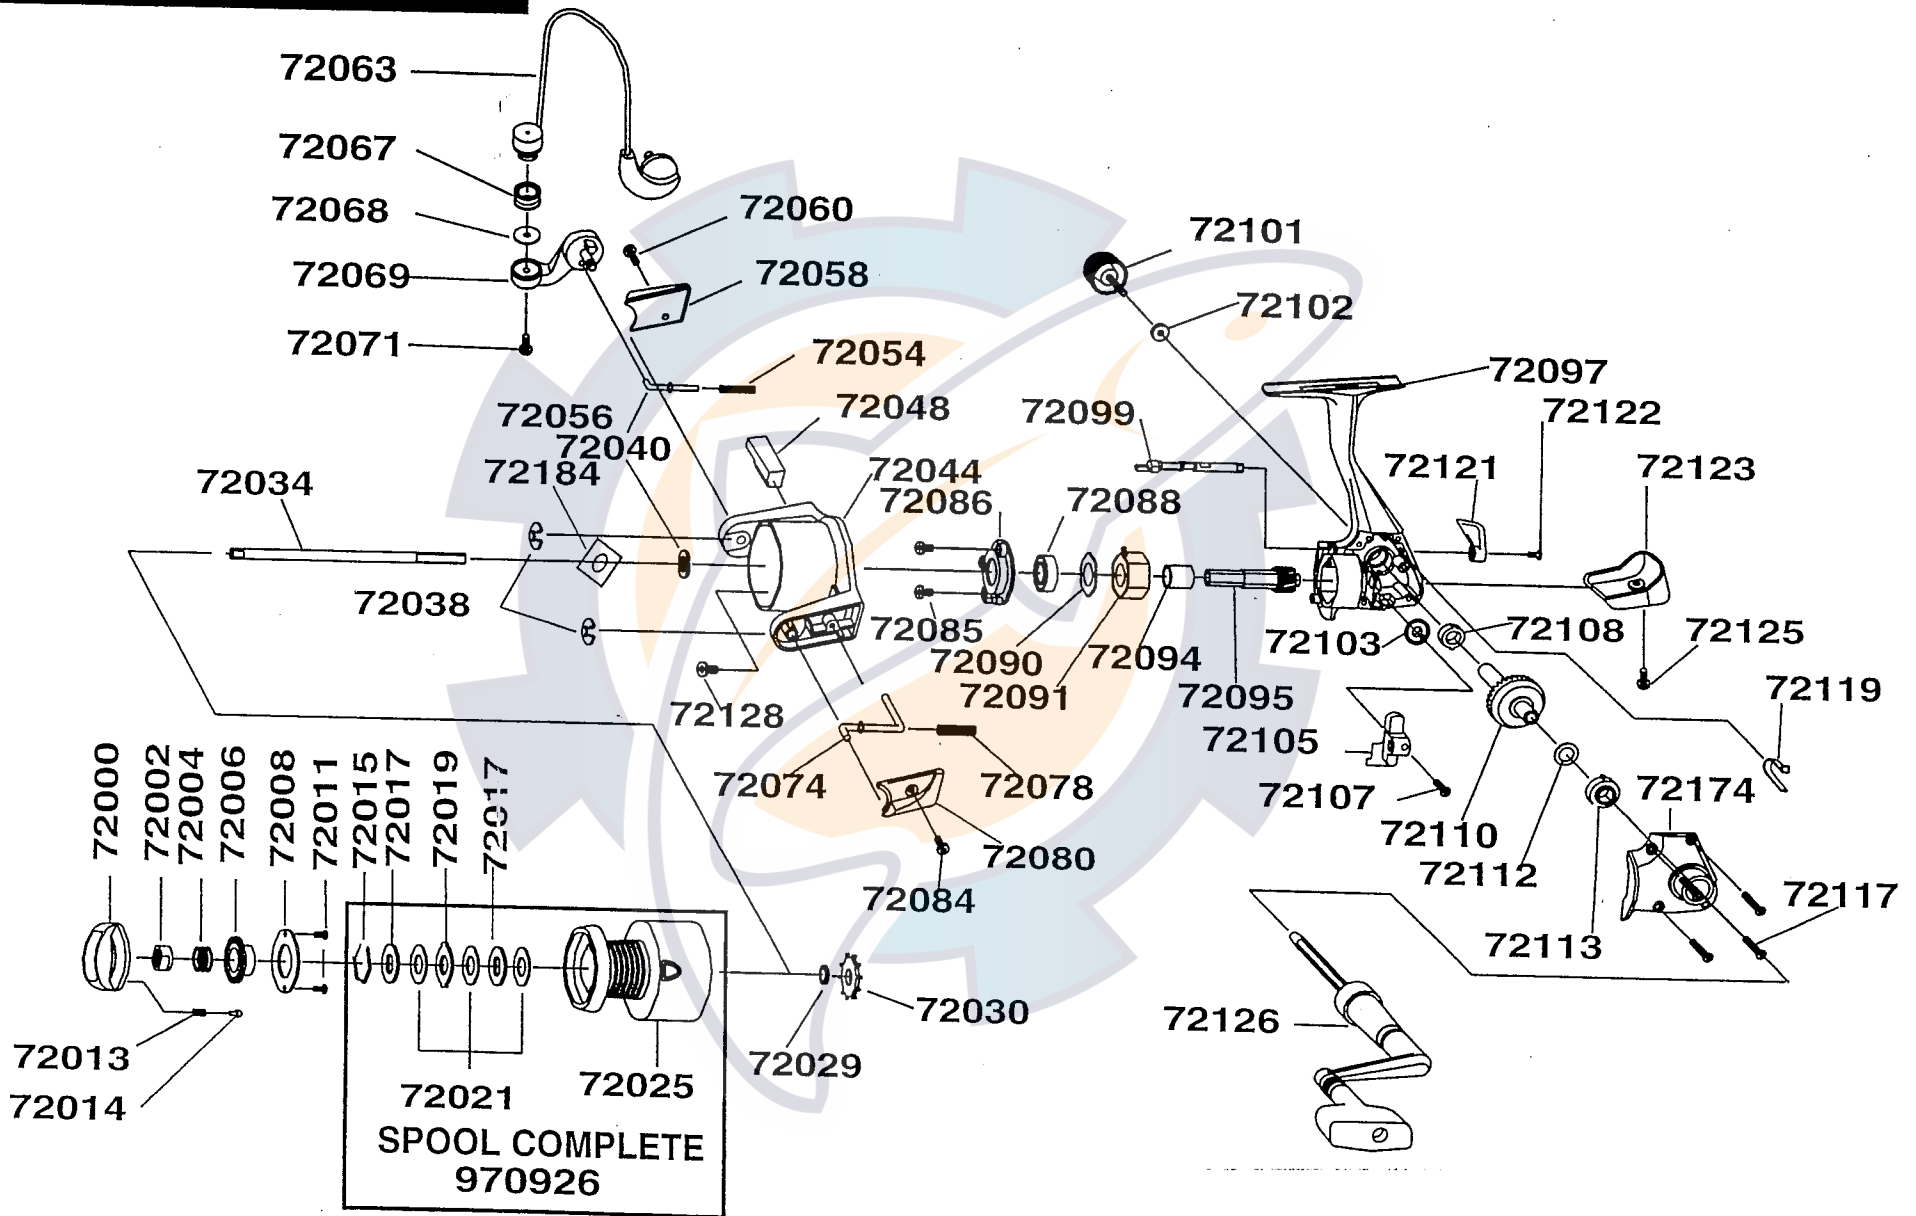

AGENDA

Please specify reel model and part number when ordering parts.

Cardinal AG3F 00