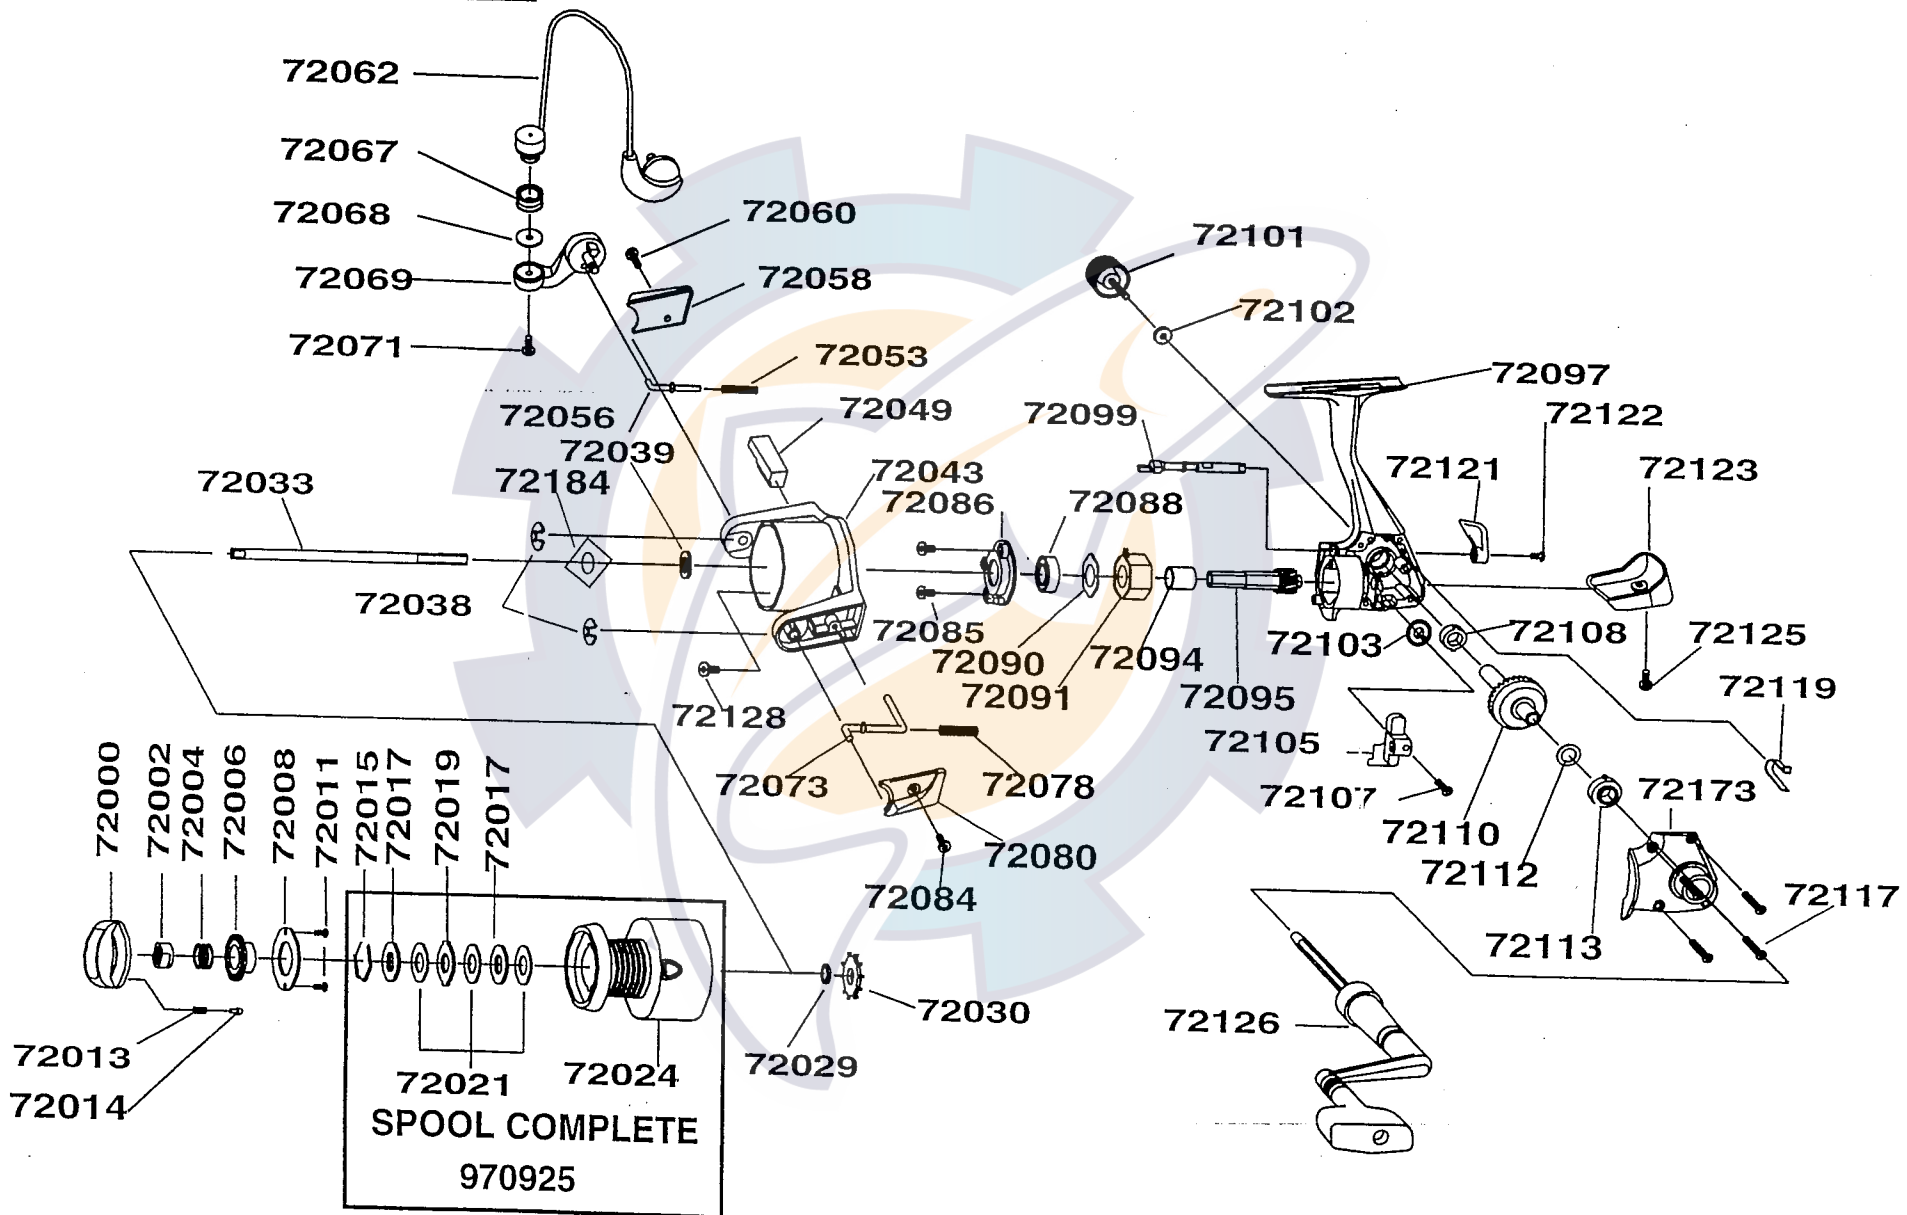

AGENDA

Please specify reel model
and part number when
ordering parts

Cardinal AG2F 00