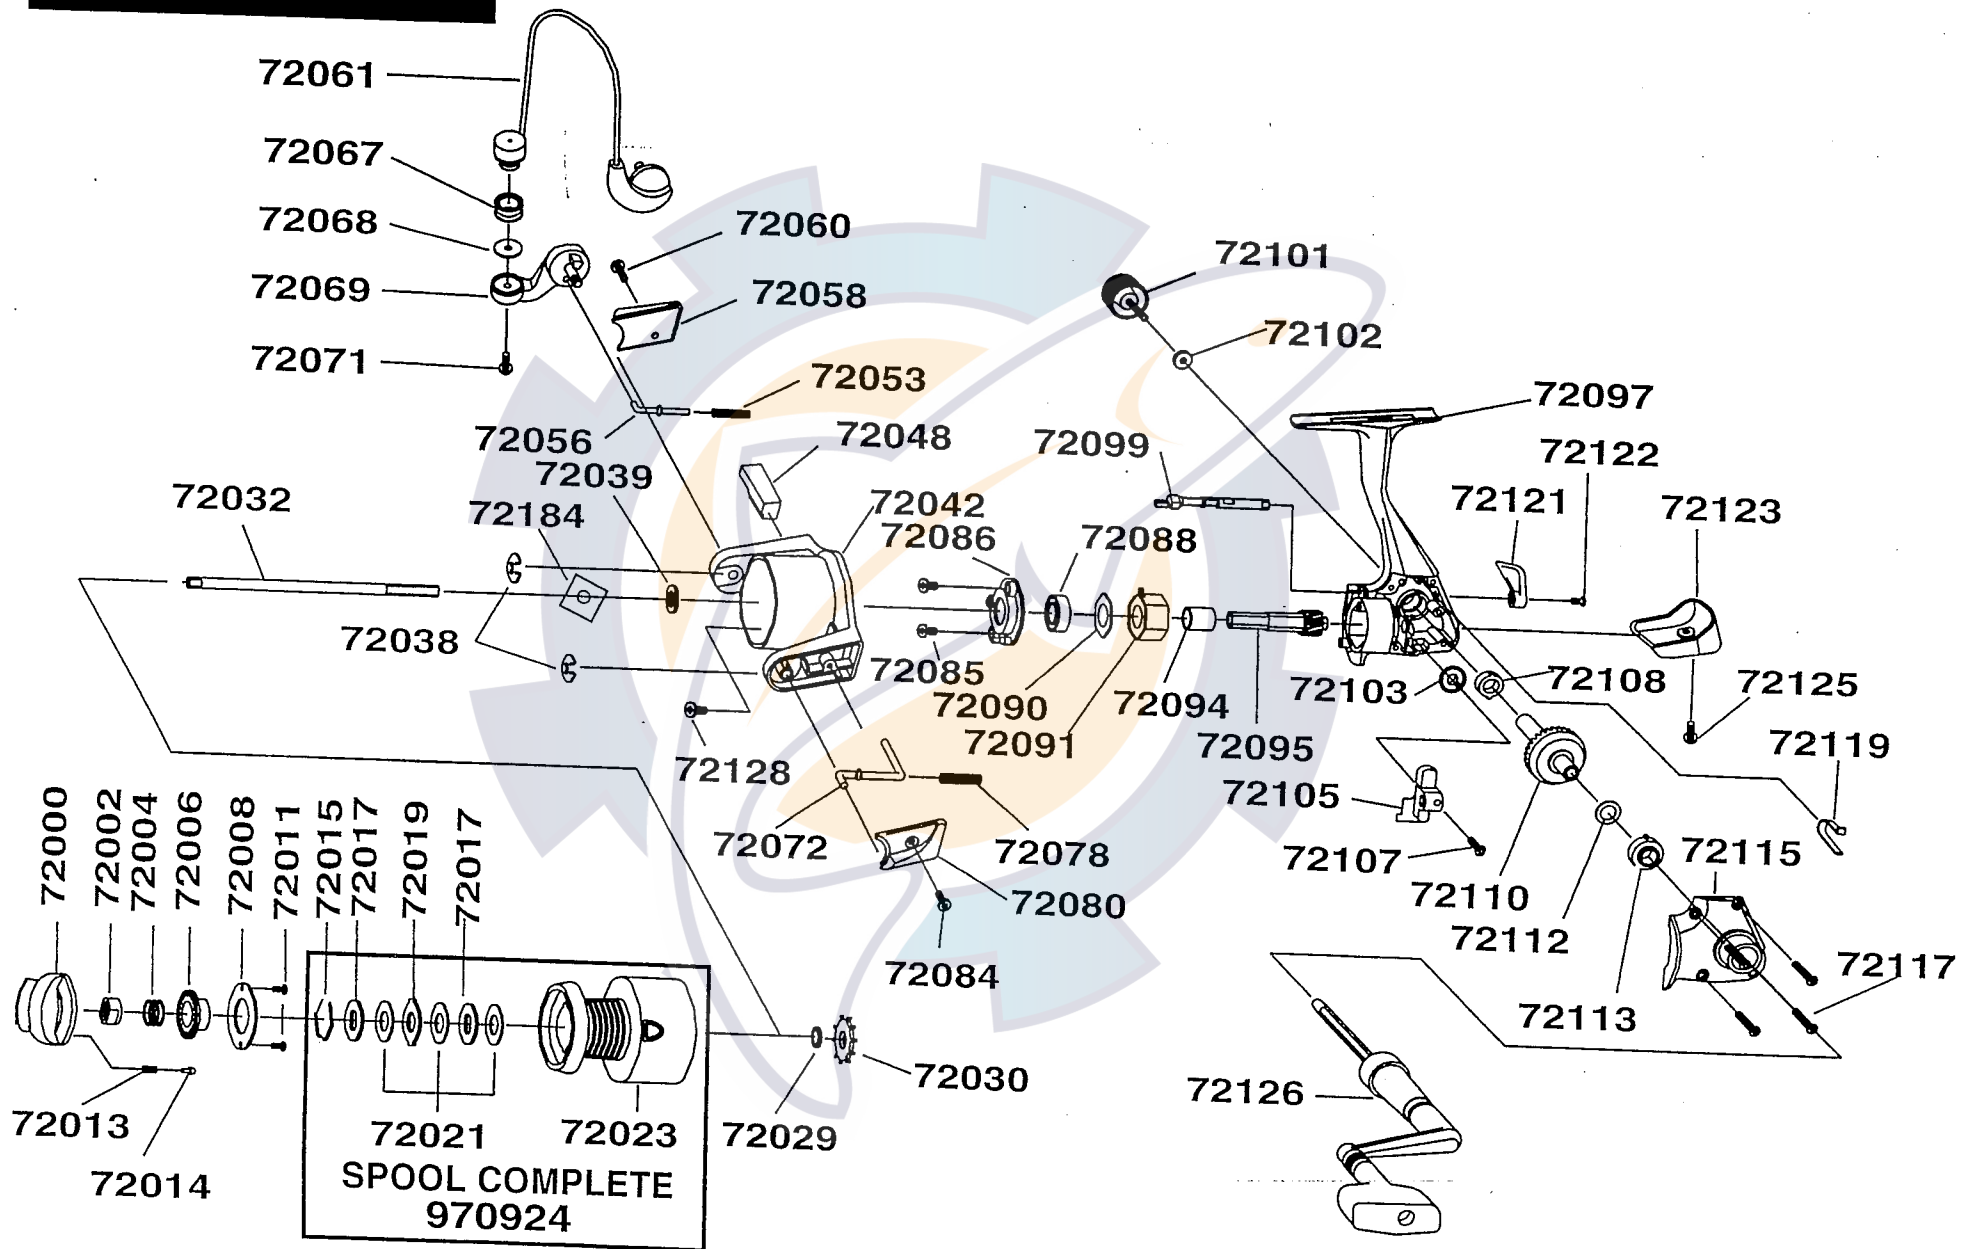

AGENDA

Please specify reel model
and part number when
ordering parts.

Cardinal AG1F 00