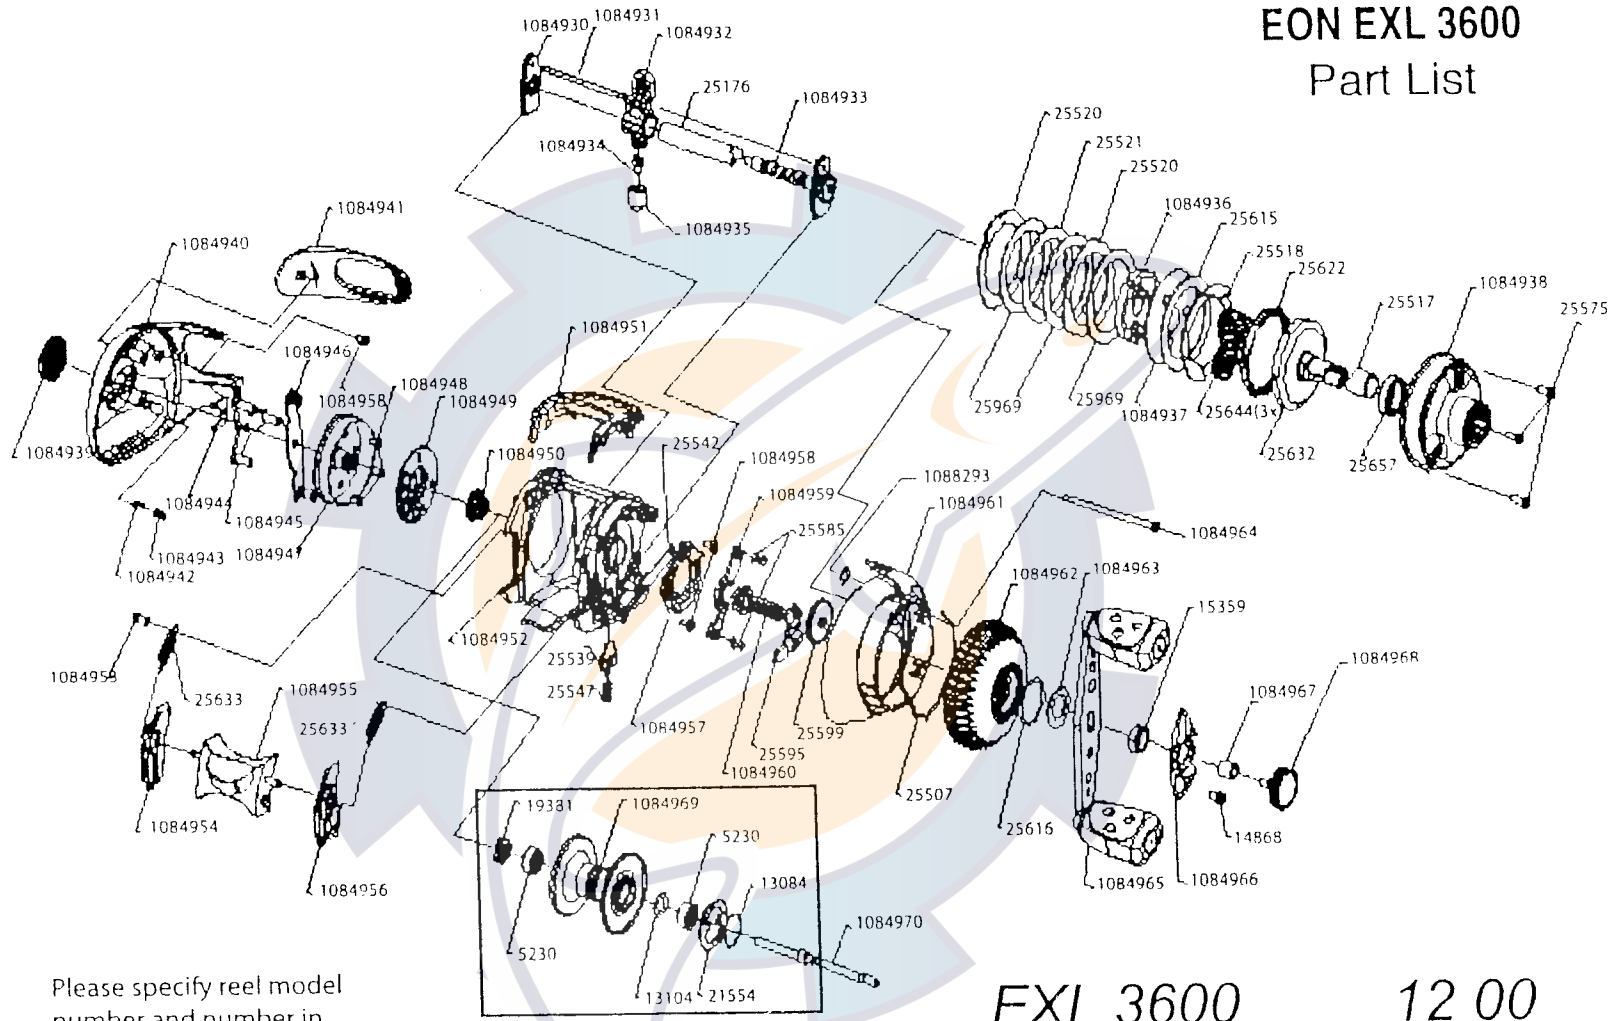

EON EXL 3600 Part List

Please specify reel model
number and number in
reel foot when ordering parts

Spool complete 1085159

EXL 3600
1082184

12 00
34-12357-0